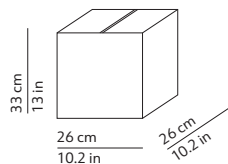

PACKAGING / IMBALLO

Diffuser
Volume: 0.022 m³ / 0.788 ft³
Gross weight: 2.02 kg / 4.44 lbs

Structure
Volume: 0.026 m³ / 0.927 ft³
Gross weight: 1.74 kg / 3.83 lbs

MATERIALS AND FINISHINGS / MATERIALI E FINITURE