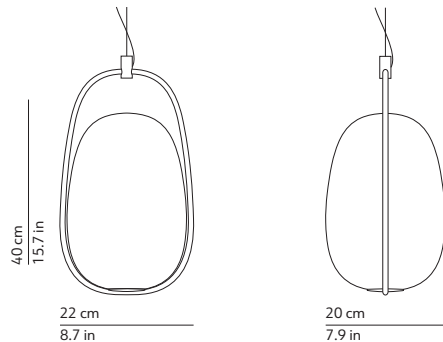

This lamp must be disposed in conformity with the EU directive 2002/96/EC
Apparecchio di illuminazione da smaltire secondo la direttiva EU 2002/96/EC

CODES AND DIMENSIONS / CODICI E DIMENSIONI

K386320N
K386320

PACKAGING / IMBALLO

Diffuser
Volume: 0.022 m³ / 0.788 ft³
Gross weight: 2.02 kg / 4.44 lbs

Structure
Volume: 0.026 m³ / 0.927 ft³
Gross weight: 1.74 kg / 3.83 lbs

MATERIALS AND FINISHINGS / MATERIALI E FINITURE

Suspension lamp
Lampada a sospensione

Canopy - diam. 4.9in h. 1.2in - colour brass or black RAL 9005
fixed to the ceiling with not provided screws (2-4)
Rosone - diam. 12.5cm h. 3cm - colore ottone o nero RAL 9005
fissato a soffitto con tasselli (2-4) non forniti