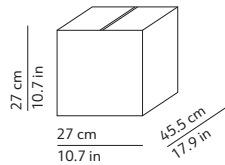

CODES AND DIMENSIONS / CODICI E DIMENSIONI

K400335

PACKAGING / IMBALLO

Diffusers
Volume: 0.033 m³ / 1.171 ft³
Gross weight: 3.20 kg / 7.04 lbs

Structure
Volume: 0.033 m³ / 1.171 ft³
Gross weight: 3.82 kg / 8.40 lbs