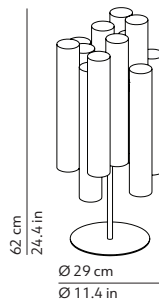

CODES AND DIMENSIONS / CODICI E DIMENSIONI

K400335

PACKAGING / IMBALLO

Diffusers
Volume: 0.033 m³ / 1.171 ft³
Gross weight: 3.20 kg / 7.04 lbs

Structure
Volume: 0.033 m³ / 1.171 ft³
Gross weight: 3.82 kg / 8.40 lbs