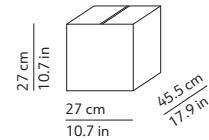

CODES AND DIMENSIONS / CODICI E DIMENSIONI

K400335

PACKAGING / IMBALLO

Diffusers
Volume: 0.033 m³ / 1.171 ft³
Gross weight: 3.20 kg / 7.04 lbs

Structure
Volume: 0.033 m³ / 1.171 ft³
Gross weight: 3.82 kg / 8.40 lbs