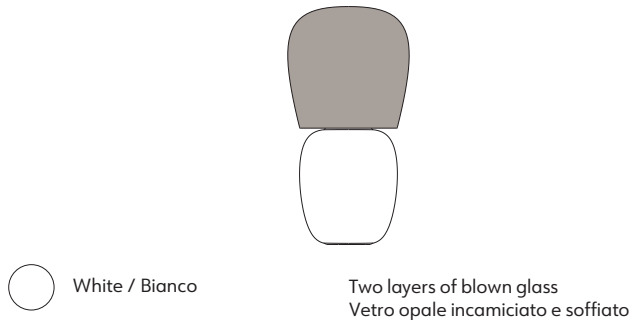

MATERIALS AND FINISHINGS / MATERIALI E FINITURE

DIFFUSER / DIFFUSORE