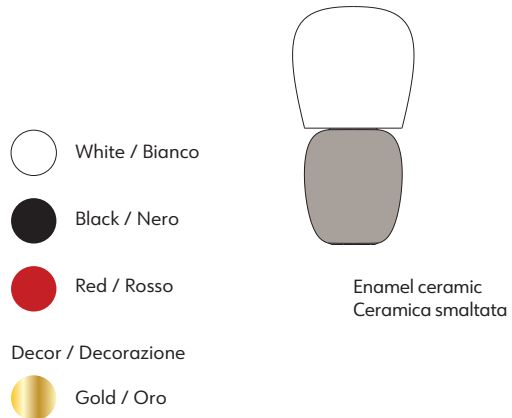

STRUCTURE / STRUTTURA

FURTHER INFORMATION / INFORMAZIONI AGGIUNTIVE

^{230V}
or 120V Feeding / Alimentazione

Light source / Sorgente luminosa
1 x 30W max - E27 (E26)

Energy efficiency class from A++ to E

Dimmer / Varialuce
No

Table lamp
Lampada da tavolo

Transparent cord set
EU or UK plug
Cavo di alimentazione trasparente
Spina EU o UK

Transparent loose switch
Interruttore rompifilo trasparente