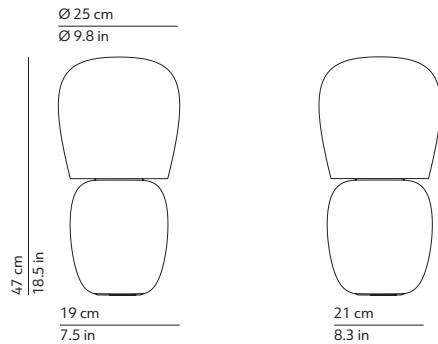

^{EN} Table lamp. Opal diffuser made of two layers of blown glass. Enamel ceramic body decorated with the "third firing" technique.

^{IT} Lampada da tavolo. Diffusore in vetro opale incamiciato e soffiato. Corpo in ceramica smaltata e decorata con la tecnica del "terzo fuoco".

CODES AND DIMS

K390325B
K390325N
K390325R

PACKAGING / IMBALLO

Diffuser
Volume: 0.033 m³ / 1.157 ft³
Gross weight: 2.20 kg / 4.84 lbs

Structure
Volume: 0.033 m³ / 1.157 ft³
Gross weight: 2.72 kg / 5.98 lbs