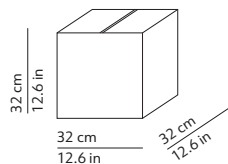

CODES AND DIMS

K390325B
K390325N
K390325R

PACKAGING / IMBALLO

Diffuser
Volume: 0.033 m³ / 1.157 ft³
Gross weight: 2.20 kg / 4.84 lbs

Structure
Volume: 0.033 m³ / 1.157 ft³
Gross weight: 2.72 kg / 5.98 lbs