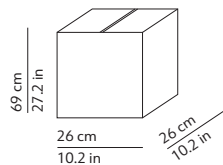

CODES AND DIMENSIONS / CODICI E DIMENSIONI

K232134IPEU

PACKAGING / IMBALLO

Diffuser + structure
Volume: 0.047 m³ / 1.647 ft³
Gross weight: 2.92 kg / 6.42 lbs

Base + structure
Volume: 0.028 m³ / 0.988 ft³
Gross weight: 1.54 kg / 3.39 lbs