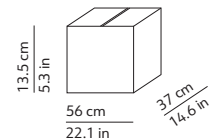

CODES AND DIMENSIONS / CODICI E DIMENSIONI

K232134IPEU

PACKAGING / IMBALLO

Diffuser + structure
Volume: 0.047 m³ / 1.647 ft³
Gross weight: 2.92 kg / 6.42 lbs

Base + structure
Volume: 0.028 m³ / 0.988 ft³
Gross weight: 1.54 kg / 3.39 lbs