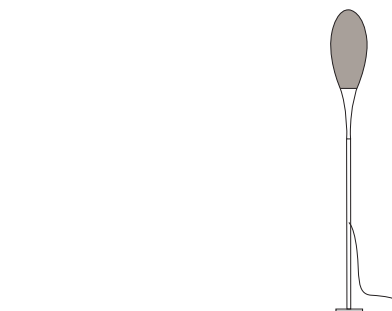

MATERIALS AND FINISHINGS / MATERIALI E FINITURE

DIFFUSER/ DIFFUSORE

White / Bianco
Shiny / Lucido

Rotational-moulded polyethylene
Polietilene stampato in rotazionale