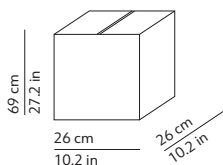

CODES AND DIMENSIONS / CODICI E DIMENSIONI

232134IPEU

PACKAGING / IMBALLO

Volume: 0.047 m³ / 1.647 ft³
Gross weight: 2.92 kg / 6.42 lbs

MATERIALS AND FINISHINGS / MATERIALI E FINITURE

DIFFUSER/ DIFFUSORE

White / Bianco
Shiny / Lucido