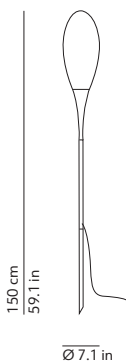

SPILLO outdoor peg

CONSTANTIN WORTMANN / 2010

EN: Outdoor floor lamp with a peg for installation into the ground. Rotational-moulded polyethylene diffuser. Black neoprene cord set with IP65 connector.

IT: Lampada da terra per esterni a picchetto. Diffusore in polietilene stampato in rotazionale. Cavo elettrico in neoprene nero con connettore IP65.

CODES AND DIMENSIONS / CODICI E DIMENSIONI

232134IPEU

PACKAGING / IMBALLO

Volume: 0.047 m³ / 1.647 ft³
Gross weight: 2.92 kg / 6.42 lbs

MATERIALS AND FINISHINGS / MATERIALI E FINITURE

DIFFUSER/ DIFFUSORE

White / Bianco
Shiny / Lucido