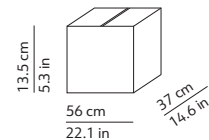

CODES AND DIMENSIONS / CODICI E DIMENSIONI

K232134EU

PACKAGING / IMBALLO

Diffuser + structure
Volume: 0.047 m³ / 1.647 ft³
Gross weight: 2.92 kg / 6.42 lbs

Base + structure
Volume: 0.028 m³ / 0.988 ft³
Gross weight: 5.96 kg / 13.11 lbs