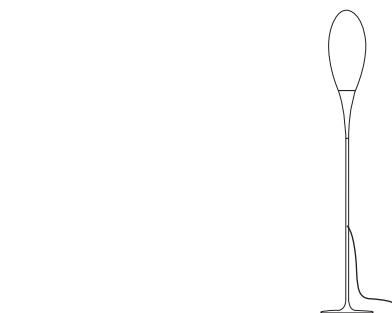

MATERIALS AND FINISHINGS / MATERIALI E FINITURE

DIFFUSER/ DIFFUSORE

White / Bianco
Shiny / Lucido

Rotational-moulded polyethylene
Polietilene stampato in rotazionale