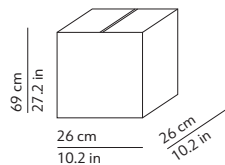

CODES AND DIMENSIONS / CODICI E DIMENSIONI

K232134EU

PACKAGING / IMBALLO

Diffuser + structure
Volume: 0.047 m³ / 1.647 ft³
Gross weight: 2.92 kg / 6.42 lbs

Base + structure
Volume: 0.028 m³ / 0.988 ft³
Gross weight: 5.96 kg / 13.11 lbs