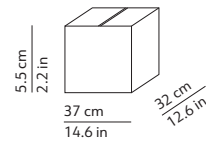

CODES AND DIMENSIONS / CODICI E DIMENSIONI

SHAKTI 200

KSA110BIEU
KCR110BIEU

PACKAGING / IMBALLO

Diffuser
Volume: 0.116 m³ / 4.110 ft³
Gross weight: 5.50 kg / 12.10 lbs

Base
Volume: 0.007 m³ / 0.230 ft³
Gross weight: 3.46 kg / 7.61 lbs

SHAKTI 250

KSA111BIEU

Diffuser
Volume: 0.174 m³ / 6.129 ft³
Gross weight: 6.88 kg / 15.14 lbs

Base
Volume: 0.008 m³ / 0.287 ft³
Gross weight: 4.84 kg / 10.65 lbs

MATERIALS AND FINISHINGS / MATERIALI E FINITURE