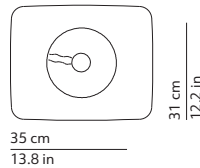

CODES AND DIMENSIONS / CODICI E DIMENSIONI

SHAKTI 200

KSA110BIEU
KCR110BIEU

PACKAGING / IMBALLO

Diffuser
Volume: 0.116 m³ / 4.110 ft³
Gross weight: 5.50 kg / 12.10 lbs

Base
Volume: 0.007 m³ / 0.230 ft³
Gross weight: 3.46 kg / 7.61 lbs

SHAKTI 250

KSA111BIEU

Diffuser
Volume: 0.174 m³ / 6.129 ft³
Gross weight: 6.88 kg / 15.14 lbs

Base
Volume: 0.008 m³ / 0.287 ft³
Gross weight: 4.84 kg / 10.65 lbs

MATERIALS AND FINISHINGS / MATERIALI E FINITURE