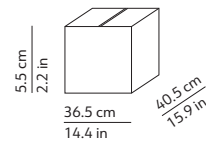

CODES AND DIMENSIONS / CODICI E DIMENSIONI

SHAKTI 200

KSA110BIEU
KCR110BIEU

PACKAGING / IMBALLO

Diffuser
Volume: 0.116 m³ / 4.110 ft³
Gross weight: 5.50 kg / 12.10 lbs

Base
Volume: 0.007 m³ / 0.230 ft³
Gross weight: 3.46 kg / 7.61 lbs

SHAKTI 250

KSA111BIEU

Diffuser
Volume: 0.174 m³ / 6.129 ft³
Gross weight: 6.88 kg / 15.14 lbs

Base
Volume: 0.008 m³ / 0.287 ft³
Gross weight: 4.84 kg / 10.65 lbs

MATERIALS AND FINISHINGS / MATERIALI E FINITURE