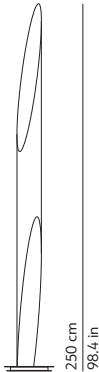

SHAKTI

MARZIO RUSCONI CLERICI / 2001

^{EN} Floor lamp, with two lights, for reading and ambient. The diffuser is a laser cut extruded plexiglas tube fixed into a satin finished or polished steel base.

^{IT} Lampada da terra a due luci, lettura e ambiente, con diffusore tubolare in plexiglas tagliato a laser e fissata su base d'acciaio satinata o lucidata.

CODES AND DIMENSIONS / CODICI E DIMENSIONI

SHAKTI 200

KSA110BIEU
KCR110BIEU

PACKAGING / IMBALLO

Diffuser
Volume: 0.116 m³ / 4.110 ft³
Gross weight: 5.50 kg / 12.10 lbs

Base
Volume: 0.007 m³ / 0.230 ft³
Gross weight: 3.46 kg / 7.61 lbs

SHAKTI 250

KSA111BIEU

Diffuser
Volume: 0.174 m³ / 6.129 ft³
Gross weight: 6.88 kg / 15.14 lbs

Base
Volume: 0.008 m³ / 0.287 ft³
Gross weight: 4.84 kg / 10.65 lbs

MATERIALS AND FINISHINGS / MATERIALI E FINITURE