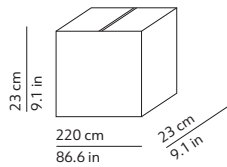

CODES AND DIMENSIONS / CODICI E DIMENSIONI

SHAKTI 200

KSA110BIEU
KCR110BIEU

PACKAGING / IMBALLO

Diffuser
Volume: 0.116 m³ / 4.110 ft³
Gross weight: 5.50 kg / 12.10 lbs

Base
Volume: 0.007 m³ / 0.230 ft³
Gross weight: 3.46 kg / 7.61 lbs

SHAKTI 250

KSA111BIEU

Diffuser
Volume: 0.174 m³ / 6.129 ft³
Gross weight: 6.88 kg / 15.14 lbs

Base
Volume: 0.008 m³ / 0.287 ft³
Gross weight: 4.84 kg / 10.65 lbs

MATERIALS AND FINISHINGS / MATERIALI E FINITURE