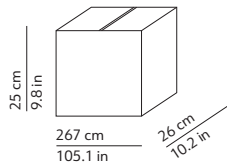

CODES AND DIMENSIONS / CODICI E DIMENSIONI

SHAKTI 200

KSA110BIEU
KCR110BIEU

PACKAGING / IMBALLO

Diffuser
Volume: 0.116 m³ / 4.110 ft³
Gross weight: 5.50 kg / 12.10 lbs

Base
Volume: 0.007 m³ / 0.230 ft³
Gross weight: 3.46 kg / 7.61 lbs

SHAKTI 250

KSA111BIEU

Diffuser
Volume: 0.174 m³ / 6.129 ft³
Gross weight: 6.88 kg / 15.14 lbs

Base
Volume: 0.008 m³ / 0.287 ft³
Gross weight: 4.84 kg / 10.65 lbs

MATERIALS AND FINISHINGS / MATERIALI E FINITURE