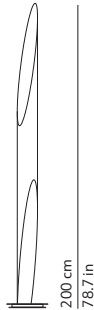

Product in conformity with the Eurasian Custom Unions technical regulations
Apparecchio conforme ai regolamenti tecnici dell'Unione doganale Eurasiatica

This lamp must be disposed in conformity with the EU directive 2002/96/EC
Apparecchio di illuminazione da smaltire secondo la direttiva EU 2002/96/EC

CODES AND DIMENSIONS / CODICI E DIMENSIONI

SHAKTI 200

KSA110BIEU
KCR110BIEU

PACKAGING / IMBALLO

Diffuser
Volume: 0.116 m³ / 4.110 ft³
Gross weight: 5.50 kg / 12.10 lbs

Base
Volume: 0.007 m³ / 0.230 ft³
Gross weight: 3.46 kg / 7.61 lbs

SHAKTI 250

KSA111BIEU

Diffuser
Volume: 0.174 m³ / 6.129 ft³
Gross weight: 6.88 kg / 15.14 lbs

Base
Volume: 0.008 m³ / 0.287 ft³
Gross weight: 4.84 kg / 10.65 lbs

MATERIALS AND FINISHINGS / MATERIALI E FINITURE