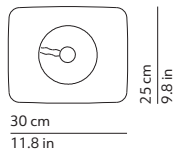

CODES AND DIMENSIONS / CODICI E DIMENSIONI

SHAKTI 200

KSA110BIEU
KCR110BIEU

PACKAGING / IMBALLO

Diffuser
Volume: 0.116 m³ / 4.110 ft³
Gross weight: 5.50 kg / 12.10 lbs

Base
Volume: 0.007 m³ / 0.230 ft³
Gross weight: 3.46 kg / 7.61 lbs

SHAKTI 250

KSA111BIEU

Diffuser
Volume: 0.174 m³ / 6.129 ft³
Gross weight: 6.88 kg / 15.14 lbs

Base
Volume: 0.008 m³ / 0.287 ft³
Gross weight: 4.84 kg / 10.65 lbs

MATERIALS AND FINISHINGS / MATERIALI E FINITURE