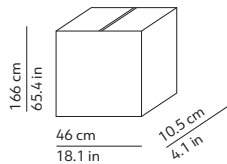

CODES AND DIMENSIONS / CODICI E DIMENSIONI

K048133BIEU
K048133NEEU

PACKAGING / IMBALLO

Structure
Volume: 0.080 m³ / 2.831 ft³
Gross weight: 6.92 kg / 15.22 lbs

Base
Volume: 0.021 m³ / 0.735 ft³
Gross weight: 7.52 kg / 16.54 lbs