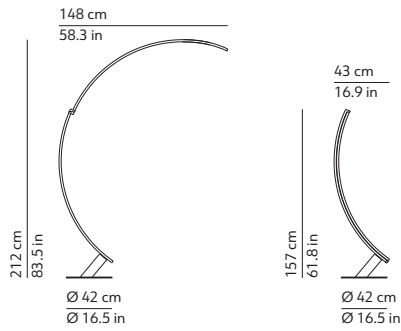

CODES AND DIMENSIONS / CODICI E DIMENSIONI

K048133BIEU
K048133NEEU

PACKAGING / IMBALLO

Structure
Volume: 0.080 m³ / 2.831 ft³
Gross weight: 6.92 kg / 15.22 lbs

Base
Volume: 0.021 m³ / 0.735 ft³
Gross weight: 7.52 kg / 16.54 lbs