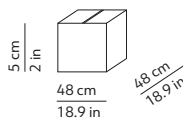

### CODES AND DIMENSIONS / CODICI E DIMENSIONI

K219105N  
K219105O  
K219105R

### PACKAGING / IMBALLO

Diffuser  
Volume: 0.103 m<sup>3</sup> / 3.647 ft<sup>3</sup>  
Gross weight: 4.75 kg / 10.45 lbs

Structure  
Volume: 0.057 m<sup>3</sup> / 2.031 ft<sup>3</sup>  
Gross weight: 3.24 kg / 7.13 lbs

Base  
Volume: 0.012 m<sup>3</sup> / 0.407 ft<sup>3</sup>  
Gross weight: 11.12 kg / 24.46 lbs