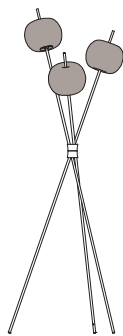

MATERIALS AND FINISHINGS / MATERIALI E FINITURE

DIFFUSER / DIFFUSORE

Two layers of mouth blown glass
Vetro opale incamiciato e soffiato

White / Bianco