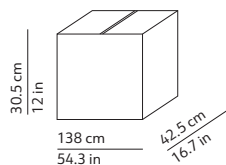

### PACKAGING / IMBALLO

Volume: 0.179 m<sup>3</sup> / 6.317 ft<sup>3</sup>  
Gross weight: 7.40 kg / 16.28 lbs