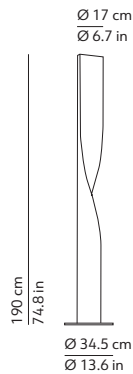

CODES AND DIMENSIONS / CODICI E DIMENSIONI

K155060B
K155060N
K155060T
K155060R

PACKAGING / IMBALLO

Structure
Volume: 0.129 m³ / 4.548 ft³
Gross weight: 12.54 kg / 27.59 lbs

Base
Volume: 0.006 m³ / 0.203 ft³
Gross weight: 6.32 kg / 13.90 lbs