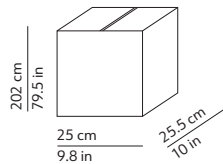

CODES AND DIMENSIONS / CODICI E DIMENSIONI

K155060B
K155060N
K155060T
K155060R

PACKAGING / IMBALLO

Structure
Volume: 0.129 m³ / 4.548 ft³
Gross weight: 12.54 kg / 27.59 lbs

Base
Volume: 0.006 m³ / 0.203 ft³
Gross weight: 6.32 kg / 13.90 lbs