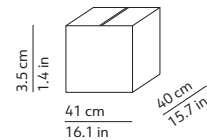

CODES AND DIMENSIONS / CODICI E DIMENSIONI

K155060B
K155060N
K155060T
K155060R

PACKAGING / IMBALLO

Structure
Volume: 0.129 m³ / 4.548 ft³
Gross weight: 12.54 kg / 27.59 lbs

Base
Volume: 0.006 m³ / 0.203 ft³
Gross weight: 6.32 kg / 13.90 lbs