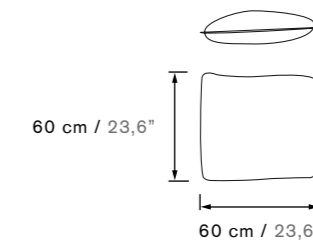

Open

Closed

Cushion

Cushion L

Cushion XL

Lola G

EN / Lola G is a name which reflects the strength and character of this minimalist, versatile and unique piece. It is both indicated for casually decorated meeting rooms, as well as waiting rooms and play areas since its multiple colours allow a chromatic diversity that can fit into any ambience and taste.