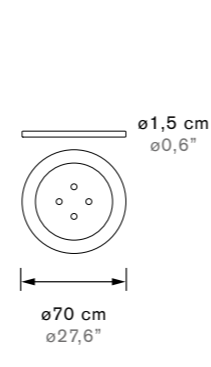

Don Out L / Don Out XL

Don Out Sofa L / Don Out Sofa XL

Don Out Table

Table

Pillow

EN / The cutest PILLOW for the comfiest nap. A total must in everyone's life, not only because of how soft it is, but because of its beautiful design. Our PILLOW is the ideal complement for other articles such as BALI, MARIA or LLIT-OUT.