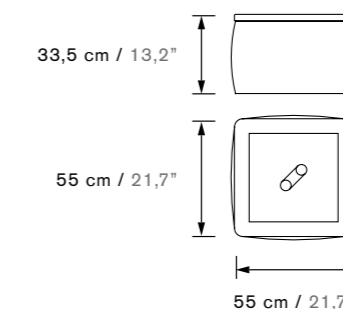

Puf pool table