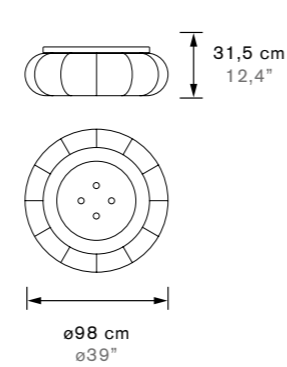

Don Out Table