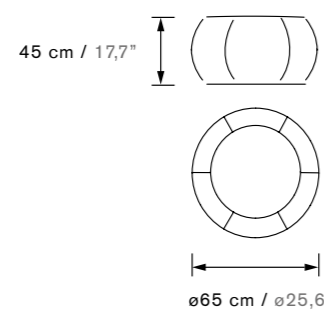

Mandarina

EN / These light seats have the most evocative of designs, and will add a spark of life to any furniture, both out and indoors. Its attractive spherical shape won't go unnoticed, and you will be able to do as many combinations as you want with all its sizes and colors.

SP / Estos ligeros asientos tienen un diseño de lo más evocador, y darán un toque de vida a cualquier mobiliario, tanto en espacios exteriores como en interior. Su atractiva figura esférica no pasará desapercibida, y podrás hacer las composiciones que quieras combinando tamaños y colores.

Perla

EN / This is a light seat which matches with any kind of decor. PERLA's design is versatile and available in different colors making it possible for you to combine and accommodate it to your fie. A serene piece, which, albeit discrete, will give attractive spots of colour around

SP / Es un ligero y sencillo asiento que combinará con todo y pondrá el broche a cualquier decoración. Disponible en varios colores, el versátil diseño de PERLA se presta a distintas combinaciones para que la adaptes a tu vida. Una pieza sobria que, aunque discreta, dará sutiles y atractivos puntos de color a cualquier estancia.

Perla XL

Sit Pool

EN / This has been specifically thought out as chaise longue for open spaces outdoors, but it also adapts itself to closed spaces. Once again, its versatility is what makes this piece so unique and its softness is only comparable to its attractive minimalist design.

SP / Ha sido especialmente ideado como chaise longue para exteriores y espacios abiertos, pero también se adapta a cualquier entorno cerrado. De nuevo, es la versatilidad la que hace única esta pieza, y su comodidad solo es comparable a su atractivo diseño minimalista.

Puf Pool