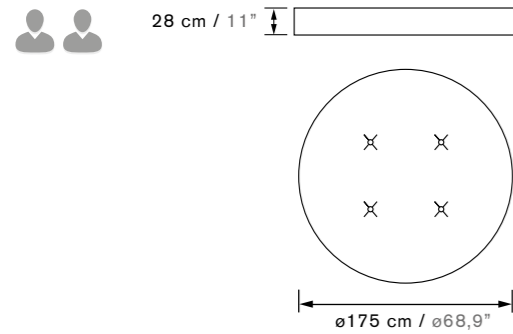

Maria

EN / Maria has been created to give a fun touch to any environment. Its attractive design shaped as a disc, and its comfort, make it the ideal piece to enjoy a nice day outside.

SP / Maria ha sido especialmente concebida para dar un toque divertido a cualquier entorno. Su atractivo diseño en forma de disco y su confort la hacen una pieza ideal para pasar el día al aire libre.

Bali

EN / The sober and minimalistic design of our BALI, makes it a total must, which fits within any atmosphere, both indoors and outdoors, and is loved because of its pleasant and soft.

SP / El sobrio y minimalista diseño de BALI hace de esta pieza un must que combina con cualquier entorno, tanto exterior como interior, y triunfa por su agradable y mullida textura.

Starfish

EN / Our star product. This piece –available in three different sizes– smells like the sea, and won't go unnoticed. Conceived either as a seat for two or a seat with a back, starfish is ideal for any surrounding. You can even throw it to the pool!

SP / Nuestro producto estrella. Una pieza, disponible en tres tamaños, que huele a mar y no pasará desapercibida. Concebida como asiento para compartir o como respaldo, starfish es ideal en cualquier entorno. ¡Incluso puedes tirarla a la piscina!

Big Bag

EN / Do not let its simplicity deceive you. There is no other piece that can be made into as many shapes as our BIG BAG. Available in two sizes, this huge pillow-mattress allows you to manipulate it any way you want so that you can play around with it and use it wherever and however you like.

SP / Que la sencillez de su diseño no te engañe. No existe otra pieza que adopte tantas formas como el BIG BAG. Disponible en dos tamaños, este enorme cojín-colchoneta se deja manipular a tu antojo para que juegues y lo disfrutes como y donde prefieras.