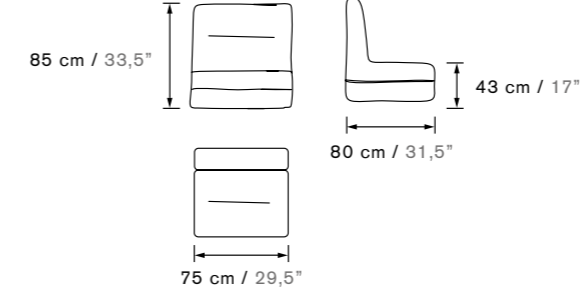

EN / This has been specifically thought out as chaise longue for open spaces outdoors, but it also adapts itself to closed spaces. Once again, its versatility is what makes this piece so unique and its softness is only comparable to its attractive minimalist design.

SP / Ha sido especialmente ideado como chaise longue para exteriores y espacios abiertos, pero también se adapta a cualquier entorno cerrado. De nuevo, es la versatilidad la que hace única esta pieza, y su comodidad solo es comparable a su atractivo diseño minimalista.

Sit pool 1 seat