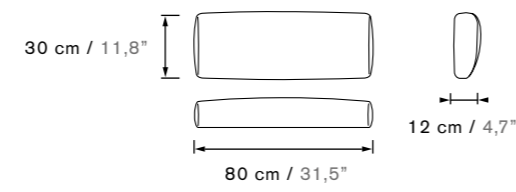

Don Out

EN / Be it day or night and both in or out... the Don Out series fits anywhere. It was precisely designed for you to play and combine the different pieces and colors, so that your space explodes full of color and originality.

SP / De día o de noche, dentro o fuera... La serie Don out se adapta a lo que sea. Está pensada para que juegues y combines sus diferentes piezas y tonalidades, haciendo que el espacio explote de colorido y originalidad.

Pillow

EN / The cutest PILLOW for the comfiest nap. A total must in everyone's life, not only because of how soft it is, but because of its beautiful design. Our PILLOW is the ideal complement for other articles such as BALI, MARIA or LLIT-OUT.

SP / La almohada más original para las siestas más agradables. Un must en la vida de cualquiera, y no solo por su confort, sino por su atractivo diseño. El PILLOW es un complemento ideal para otras piezas como BALI, MARÍA o el LLIT-OUT.

Pillow S

Pillow L

Llit Out

EN / With a simple yet original design, this piece blends in everywhere and gives its surroundings a touch of grace. Plus, it is unbelievably versatile, as it can be places in tons of different ways depending on your needs, and it is collapsible too!

SP / Con un diseño tan sencillo como original, esta pieza combina donde sea y da un toque de gracia a cualquier mobiliario. Además, resulta de lo más versátil, ya que puede colocarse en distintas formas en función de tus necesidades y se puede plegar.

Cushion