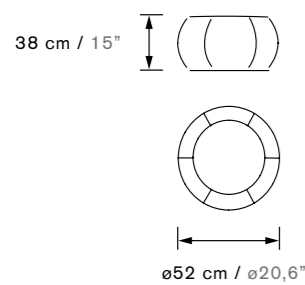

EN / This is a light seat which matches with any kind of decor. PERLA's design is versatile and available in different colors making it possible for you to combine and accommodate it to your fie. A serene piece, which, albeit discrete, will give attractive spots of colour around

SP / Es un ligero y sencillo asiento que combinará con todo y pondrá el broche a cualquier decoración. Disponible en varios colores, el versátil diseño de PERLA se presta a distintas combinaciones para que la adaptes a tu vida. Una pieza sobria que, aunque discreta, dará sutiles y atractivos puntos de color a cualquier estancia.

Perla L