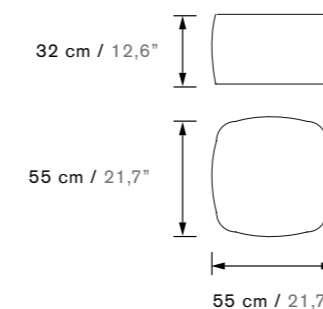

EN / This piece is perfect for both accompanying an outdoor sofa or giving life to an indoor décor. Thanks to its cubic design and its removable table, Puf Pool can be used in many different ways: as a side table, an extra seat, or even a footrest.

SP / Esta pieza es perfecta tanto para acompañar un sofá o puf de exterior como para animar un decorado de interior. Con su desenfadado diseño en forma de cubo y su tabla desmontable, Puf Pool sirve tanto como mesa auxiliar como de asiento o reposapiés.

Puf pool