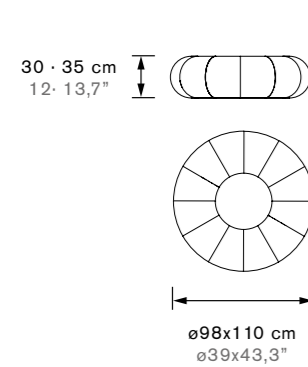

EN / Be it day or night and both in or out... the Don Out series fits anywhere. It was precisely designed for you to play and combine the different pieces and colors, so that your space explodes full of color and originality.

SP / De día o de noche, dentro o fuera... La serie Don out se adapta a lo que sea. Está pensada para que juegues y combines sus diferentes piezas y tonalidades, haciendo que el espacio explote de colorido y originalidad.

Don Out L / Don Out XL