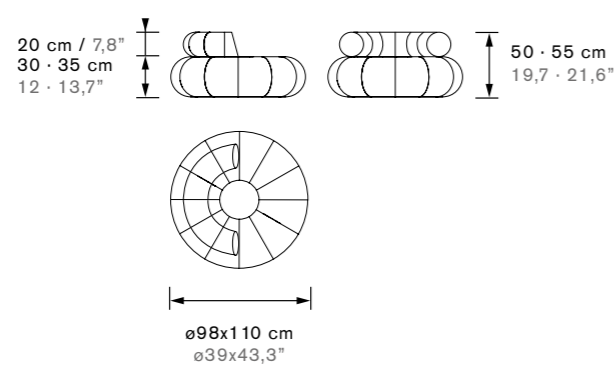

Don Out Sofa L / Don Out Sofa XL