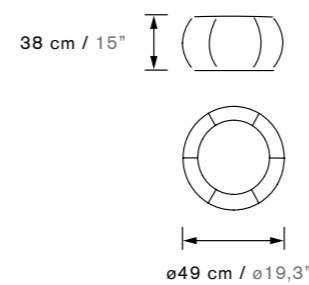

Perla L

Perla XL

Perla Compact L

Sit Pool

EN / This has been specifically thought out as chaise longue for open spaces outdoors, but it also adapts itself to closed spaces. Once again, its versatility is what makes this piece so unique and its softness is only comparable to its attractive minimalist design.