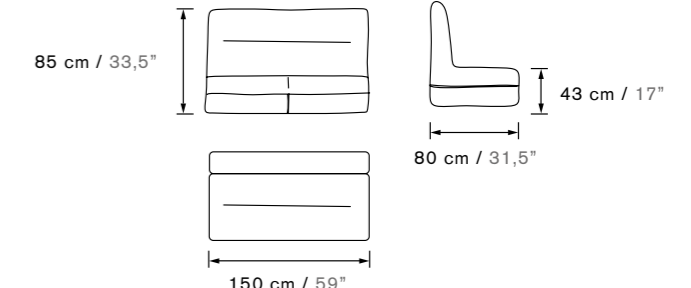

Sit pool 2 seats