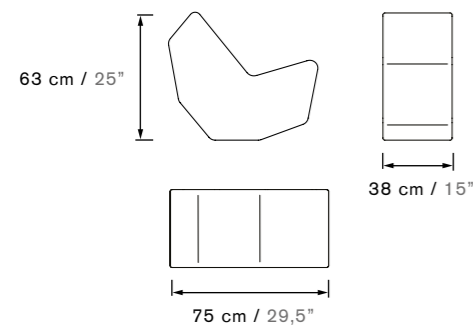

Lola G

EN / Lola G is a name which reflects the strength and character of this minimalist, versatile and unique piece. It is both indicated for casually decorated meeting rooms, as well as waiting rooms and play areas since its multiple colours allow a chromatic diversity that can fit into any ambience and taste.

SP / Lola G, un nombre con fuerza y carácter para una pieza única, minimalista y versátil en sus funciones. Indicada para salas de reuniones de carácter desenfadado, salas de juegos, de espera... pues sus diferentes colores permiten una diversidad cromática aplicable a cualquier ambiente y gusto.

Sit Pool sunbed

EN / We incorporate to our Sit Pool a new structure which give us the opportunity to achieve an aesthetic result but also to protect it, as it won't touch the ground. It is made of aluminium painted with a special finishing suitable for outdoor use.

SP / Estructura que incorporamos a nuestro modelo Sit Pool con la que conseguimos tanto un resultado estético como que el producto no esté en contacto directo con el suelo. Realizada en aluminio y con un acabado en pintura apto para su uso en exterior.

The perfect complement