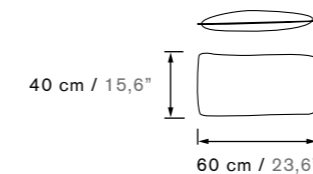

Open

Closed

Cushion

Cushion L

Cushion XL

Lola G

EN / Lola G is a name which reflects the strength and character of this minimalist, versatile and unique piece. It is both indicated for casually decorated meeting rooms, as well as waiting rooms and play areas since its multiple colours allow a chromatic diversity that can fit into any ambience and taste.