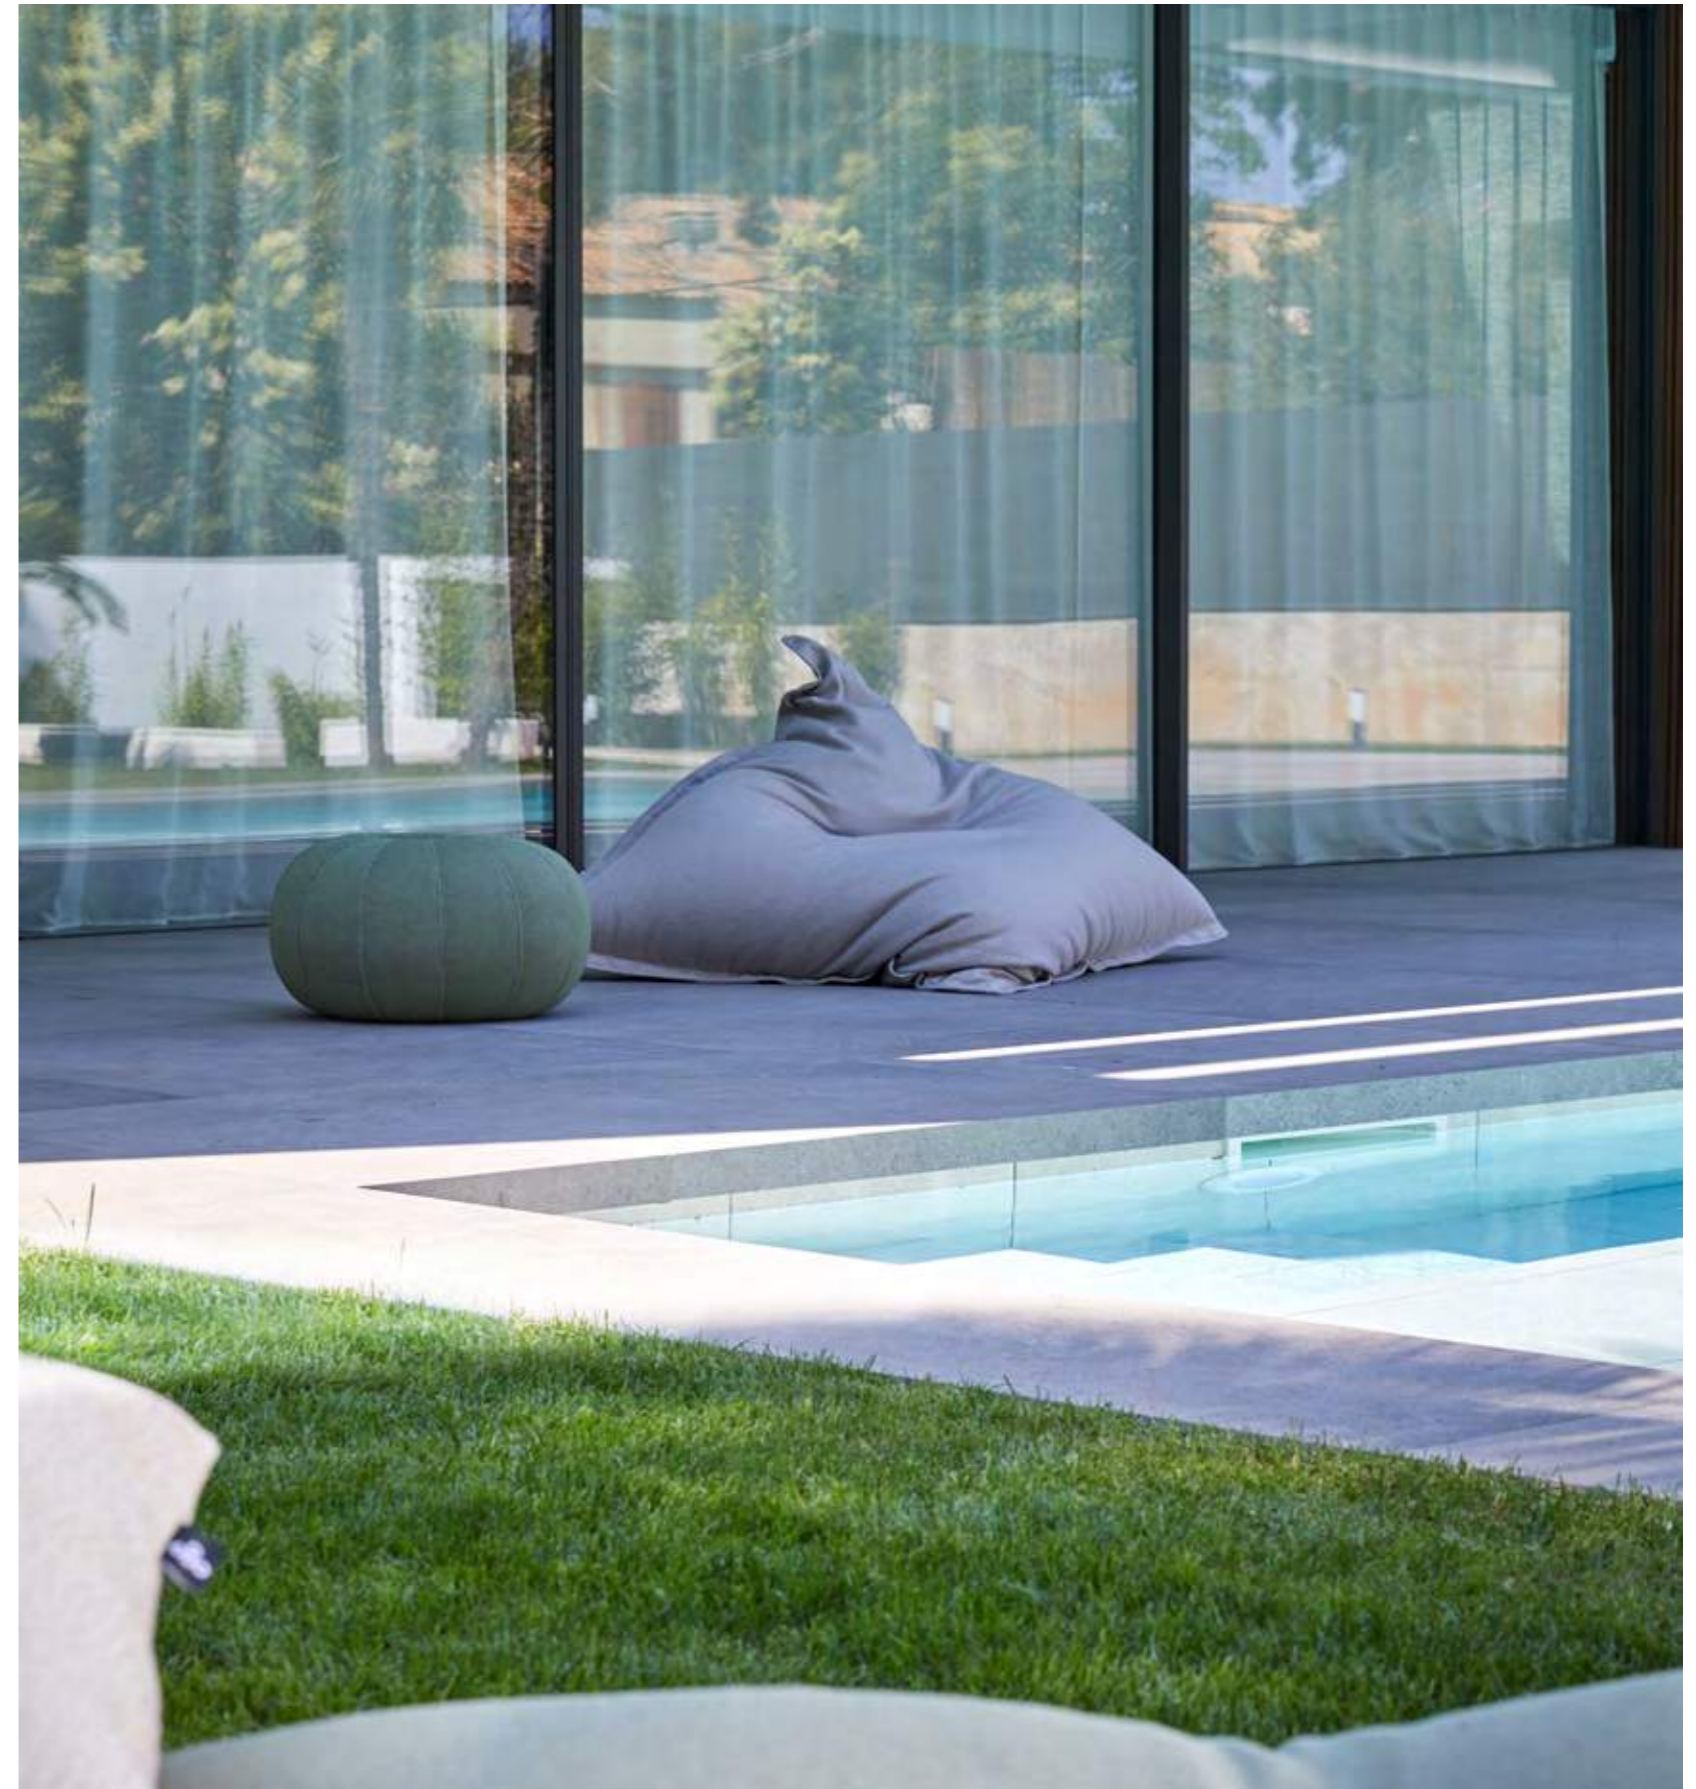

Mandarina by OGO & Nacho Timón + Big Bag by OGO

Starfish by Nacho Timón / Sit Pool + Cushion by OGO / Puf Pool by OGO

Sit Pool by OGO + Sun Bed by Aranda Aloy Enblanc

Sit Pool

EN / This has been specifically thought out as chaise longue for open spaces outdoors, but it also adapts itself to closed spaces. Once again, its versatility is what makes this piece so unique and its softness is only comparable to its attractive minimalist design.