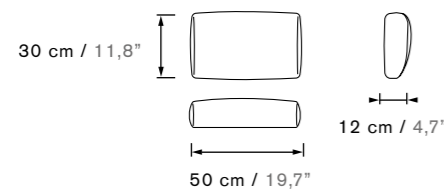

EN / The cutest PILLOW for the comfiest nap. A total must in everyone's life, not only because of how soft it is, but because of its beautiful design. Our PILLOW is the ideal complement for other articles such as BALI, MARIA or LLIT-OUT.

SP / La almohada más original para las siestas más agradables. Un must en la vida de cualquiera, y no solo por su confort, sino por su atractivo diseño. El PILLOW es un complemento ideal para otras piezas como BALI, MARÍA o el LLIT-OUT.

Pillow S