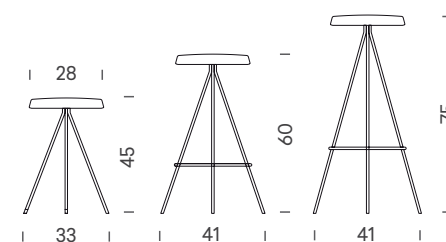

Indoor
Structure

Chromed

Black
RAL 9004

Outdoor
Structure

Black
RAL 9004

Indoor
Seat

Polyurethane
Dark grey
RAL 7021

Wood beech

Outdoor
Seat

Black steel
RAL 9004

Stainless
steel mate

Black
RAL 9004