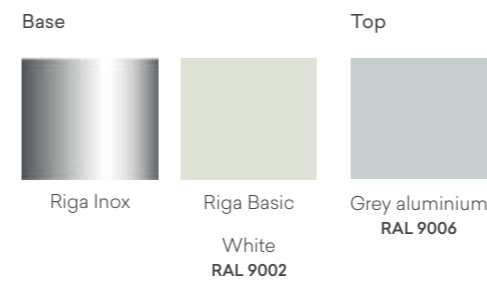

Recycling vinyls