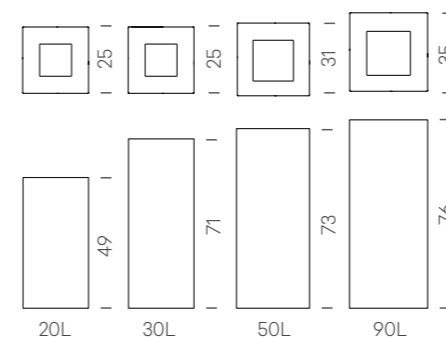

Recycling vinyls