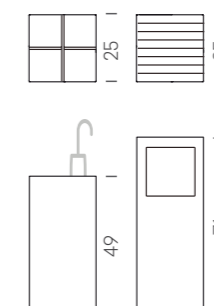

Recycling vinyls