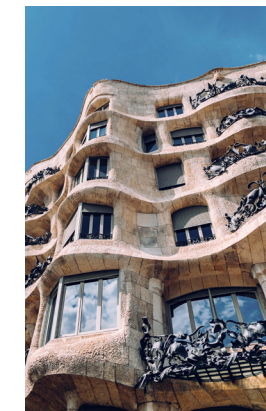

Classic Collection

Jujol 1920

Mobles114

ENG The Jujol table was designed between 1920 and 1927 by the architect Josep Maria Jujol. A side table that warrants being admired as a work of art; a practical, versatile table that adds dignity, gravity and elegance to any interior design. ESP La mesa Jujol fue diseñada por el arquitecto Josep Maria Jujol entre 1920 y 1927. Una mesa auxiliar que invita a admirarla como una obra de arte. Práctica y versátil decora espacios de interior aportando nobleza, sobriedad y elegancia.

Jos. M. Jujol

ENG The double oval Jujol 1920 table is a reproduction of the table that was exhibited at the National Art Museum of Catalonia. It comes from the house in Barcelona where Josep Maria Jujol lived and was donated to the Museum by his family. Given the nature of its construction, we can conclude that it was a prototype and almost certainly a unique model. ESP La mesa Jujol 1920 ovalada doble es una reedición de la mesa expuesta en el Museo Nacional de Arte de Cataluña. Proviene del domicilio donde vivió Josep María Jujol en Barcelona y fue donada al museo por la familia Jujol. Por la manera que está construida podríamos decir que se trata de un prototipo, y con casi toda seguridad de un ejemplar único.

Gaudí's collaborator

ENG He collaborated with Gaudí on the design of the main façade of the Casa Batlló, as well as the wrought iron railings and some of the plaster ceilings at the Casa Milà (popularly known as 'La Pedrera'), among other projects.