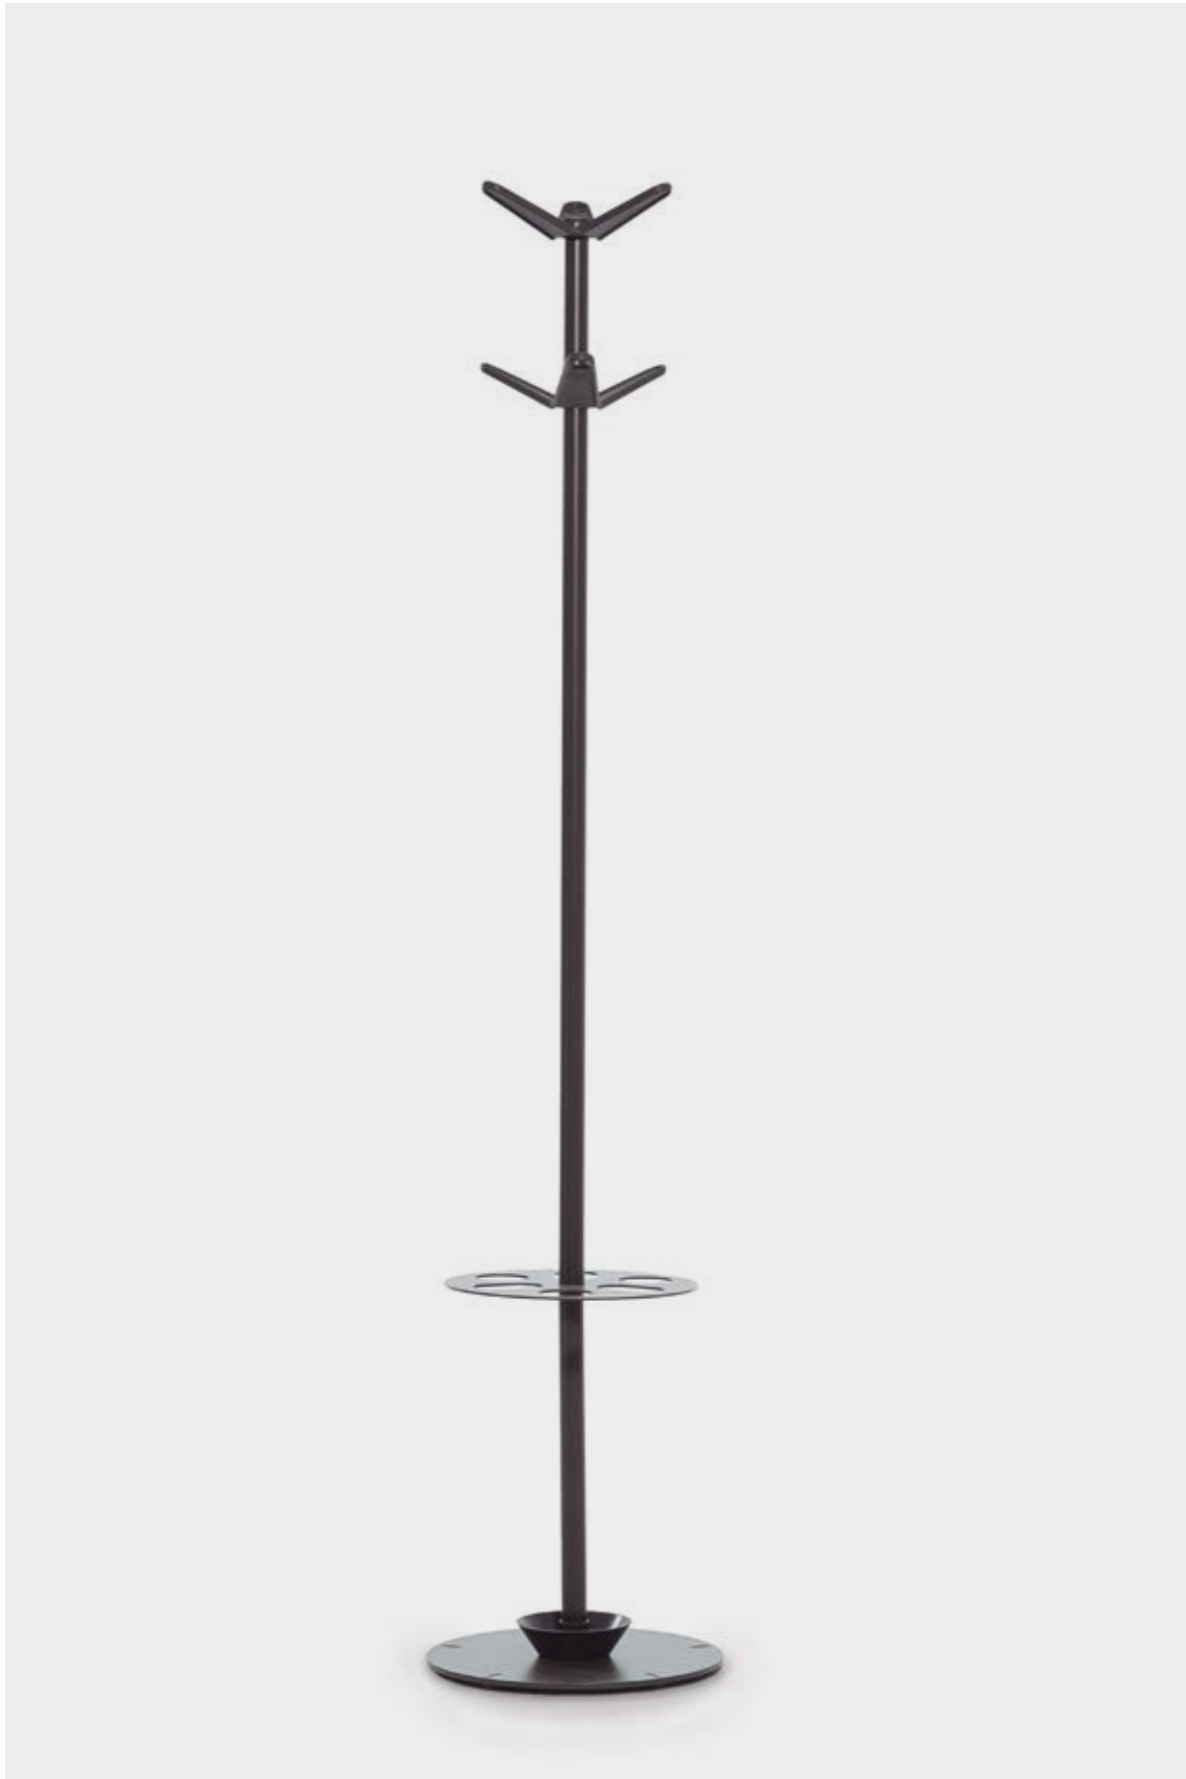

Mobles 114 | Complements