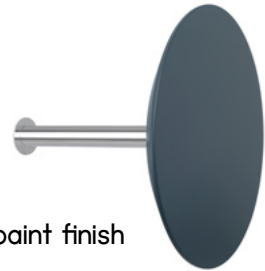

match

by
Jehs + Laub

Soft-touch
powder-coated white or
slate black

rack

by
f/p design

Metal powder-coated white,
black or polished smoked chrome

sketch

by
Jehs + Laub

Metal powder-coated
black or polished chrome

Under
surface-painted
glass

paint finish with mirror

paint finish

structured glass

slot

by
Sebastian Herkner

Paint basic and
accent colours, paint
high-gloss

Powder-coated white or granite
Fittings in polished chrome

straight

by
Wolfgang C.R. Mezger

trace

by
Dante Bonuccelli

Solid wood, natural oak clear lacquer finish or
oak open-pore finish in paint basic and accent colours
Hook in anodised aluminium