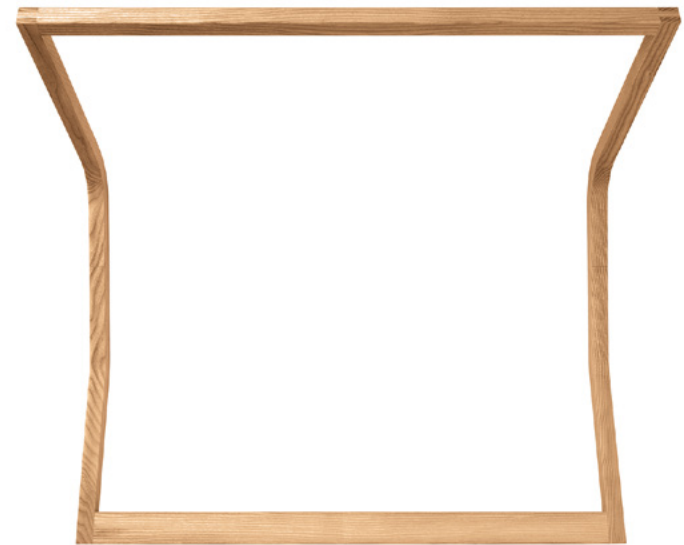

Solid oak, oiled or open-pored black paint