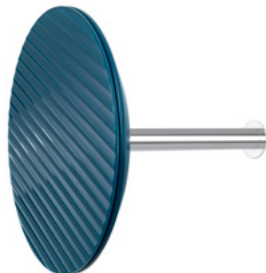

match

by
Jehs + Laub

Soft-touch
powder-coated white or
slate black

rack

by
f/p design

Metal powder-coated white,
black or polished smoked chrome

sketch

by
Jehs + Laub

Metal powder-coated
black or polished chrome

Under
surface-painted
glass

paint finish with mirror

paint finish

structured glass

slot

by
Sebastian Herkner

Paint basic and
accent colours, paint
high-gloss

Powder-coated white or granite
Fittings in polished chrome

straight

by
Wolfgang C.R. Mezger

trace

by
Dante Bonuccelli

Solid wood, natural oak clear lacquer finish or
oak open-pore finish in paint basic and accent colours
Hook in anodised aluminium

sled

by
Daniel Wehrli

Solid oak, oiled or open-pored black paint

CURVE

by
Felix Stark

Steel powder-coated, black or snow white

PRICES

from ca. € / net