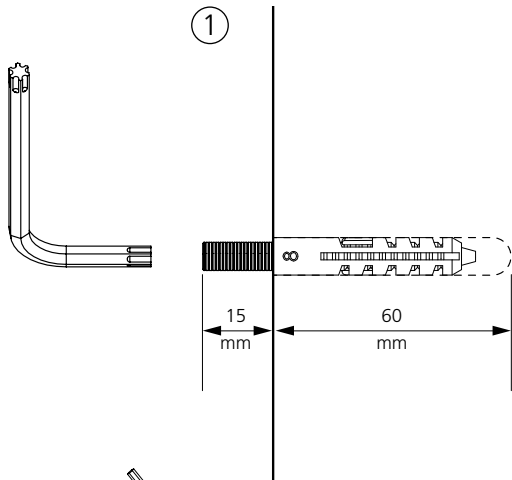

CONE

1x
8x40 mm

1x
6x70 mm

1x
Winkelschlüssel TX15
Angle wrench TX15