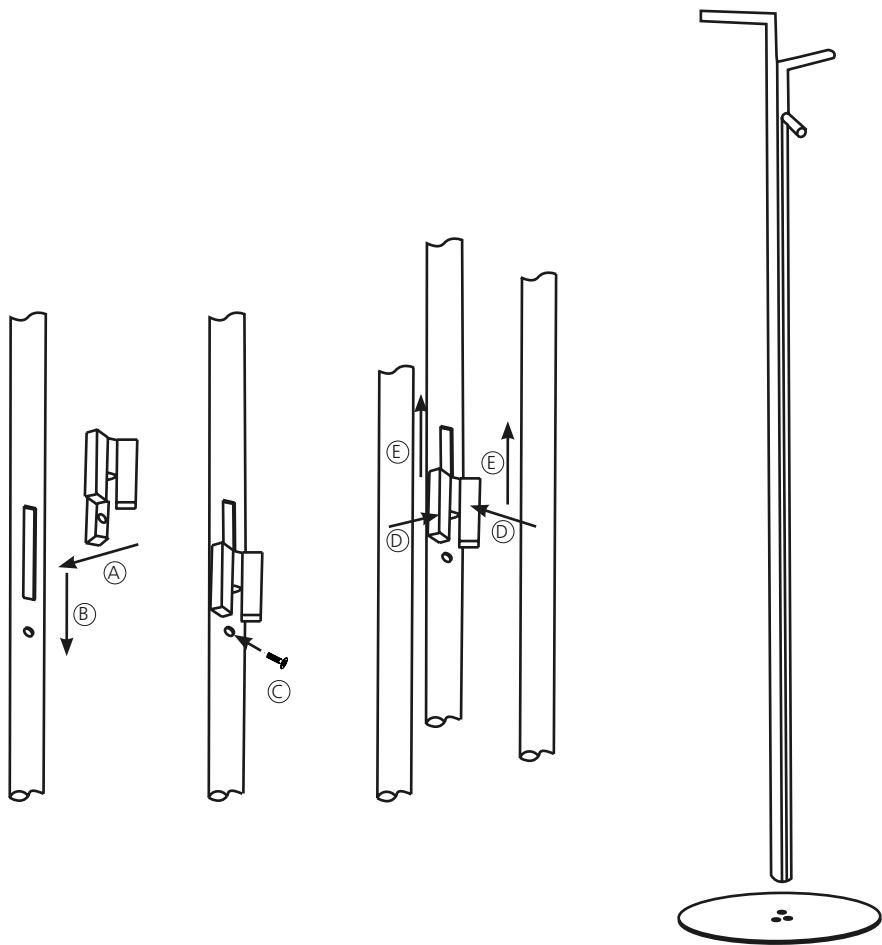

**schönbuch.**

ZINOX  
MONTAGEANLEITUNG / ASSEMBLY INSTRUCTIONS

GARDEROBENSTÄNDER / COAT STAND

C

1x

M3x10mm

F

3x

M6x25mm

Inbus /  
Hexagon socket  
2mm

Inbus /  
Hexagon socket  
4mm

WANDGARDEROBE / WALL COAT RACK

(A)  
2x  
8x60mm

(B)  
2x  
5x60mm

(C)  
Inbus /  
Hexagon socket  
4mm

(E)  
Inbus /  
Hexagon socket  
3mm