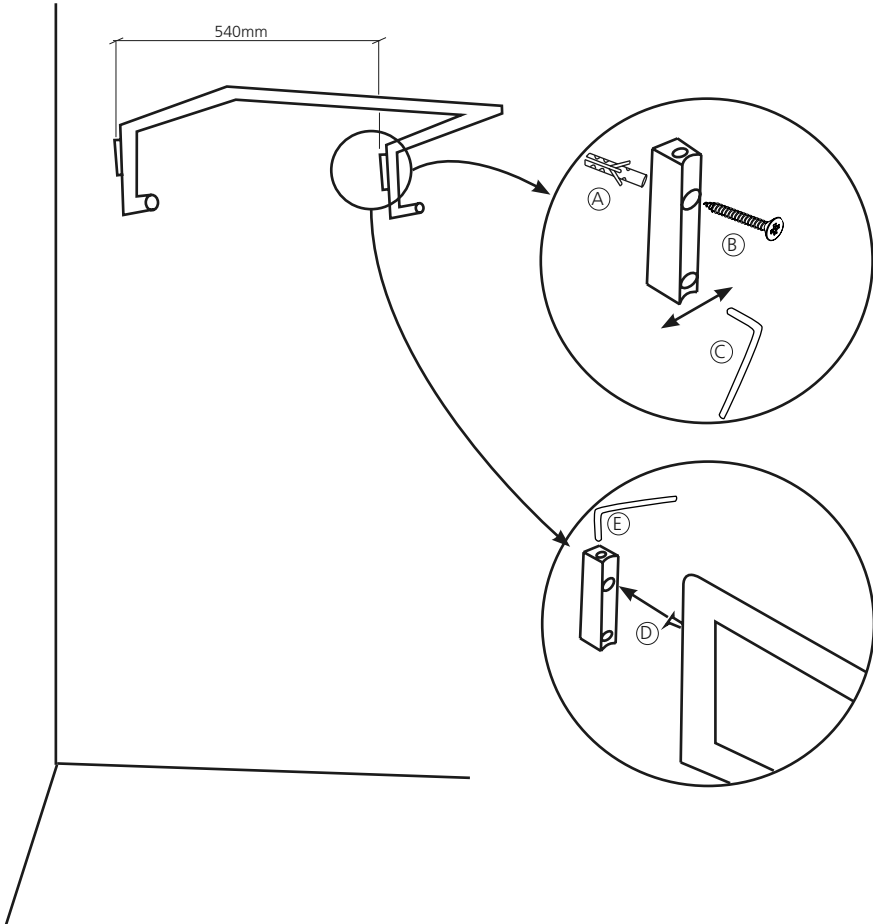

**schönbuch.**

ZINOX  
MONTAGEANLEITUNG / ASSEMBLY INSTRUCTIONS

GARDEROBENSTÄNDER / COAT STAND

C

1x

M3x10mm

F

3x

M6x25mm

Inbus /  
Hexagon socket  
2mm

Inbus /  
Hexagon socket  
4mm

WANDGARDEROBE / WALL COAT RACK

(A)  
2x  
8x60mm

(B)  
2x  
5x60mm

(C)  
Inbus /  
Hexagon socket  
4mm

(E)  
Inbus /  
Hexagon socket  
3mm