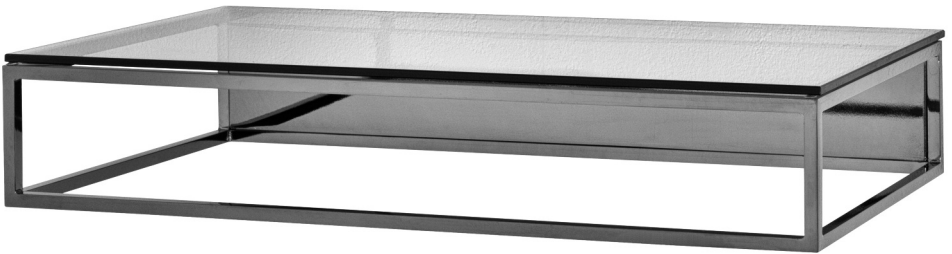

**schönbuch.**

RACK

WANDGARDEROBE / WALL MOUNTED COAT RACK

MONTAGEANLEITUNG / ASSEMBLY INSTRUCTIONS

RACK - WANDGARDEROBE / WALL MOUNTED COAT RACK

3

4x  
8x50 mm

4x  
5x70 mm

RACK - WANDGARDEROBE / WALL MOUNTED COAT RACK

SCHÖNBUCH GMBH  
INDUSTRIESTR. 11 · 97631 BAD KÖNIGSHOFEN · GERMANY  
TEL. +49 (0) 9761- 39 62 - 0  
FAX +49 (0) 9761- 39 62 - 22  
INFO@SCHOENBUCH.COM  
WWW.SCHOENBUCH.COM