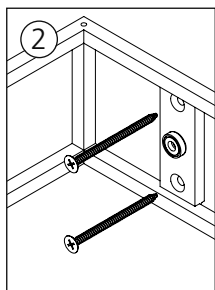

**schönbuch.**

RACK

WANDGARDEROBE / WALL MOUNTED COAT RACK

MONTAGEANLEITUNG / ASSEMBLY INSTRUCTIONS

RACK - WANDGARDEROBE / WALL MOUNTED COAT RACK

3

4x  
8x50 mm

4x  
5x70 mm