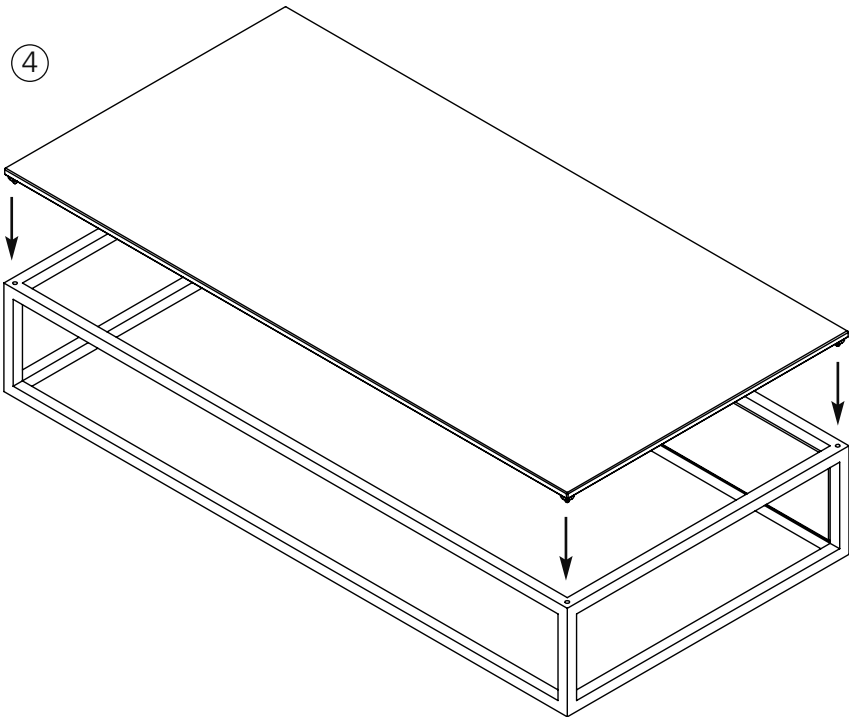

RACK - WANDGARDEROBE / WALL MOUNTED COAT RACK