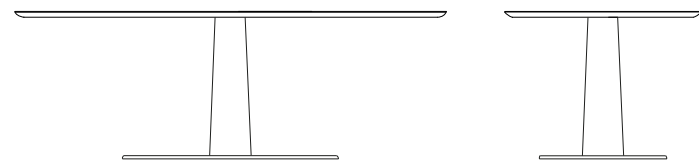

Walnut Grey ash Dark ash Choco ash

DIAMANTE [Dining table]
design: Fabio Di Bartolomei

STANDARD SIZES:

Length: cm 180/200/220/240

Width: cm 90/100/110x75h

Table with ceramic and solid wood top,
solid wood leg with metal plate
TOP THICKNESS cm 3

DIAMANTE [Dining table]
design: Fabio Di Bartolomei

STANDARD SIZES:

Length: cm 200/220/240

Width: cm 90/100/110x75h

Table with solid wood top, solid wood central leg with metal base
TOP THICKNESS cm 3

STRUCTURE: solid wood