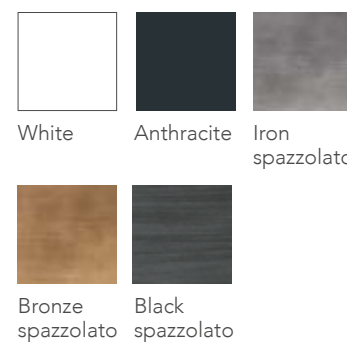

FEET: metal / STRUCTURE: MDF