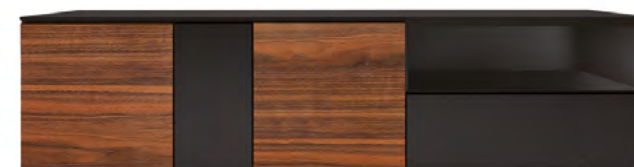

LOFT [Tv bench]
design: Oliver B.
[page 67]