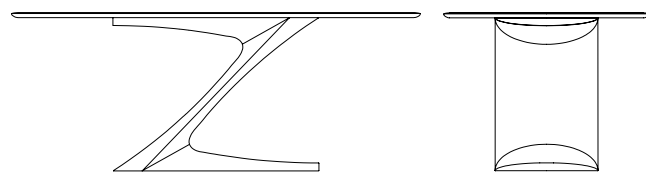

Solid wood top and polyurethane base
MADE TO MEASURE:
Max length: cm 240 - Min length: cm 180

TOP: solid wood

BASE: polyurethane

STANDARD SIZES:

Length: cm 180/200/220/240

Width: cm 100/110x75h

SHIFT [Dining table]
design: Fabio Di Bartolomei

STANDARD SIZES:

Max length: cm 250 - Min length: cm 180 Depth: cm 100/110x75h

ZETA [Dining table]
design: Fabio Di Bartolomei

STANDARD SIZES:

Min length: cm 200 - Max length: cm 220 Depth: cm 100/110x75h

Made to measure: check on pricelist

BASE: polyurethane

White Anthracite Iron spazzolato Bronze spazzolato Black spazzolato

MONTANA [Dining table]
design: Oliver B.
[page 58]

STANDARD SIZES:

Max length: cm 250 - Min length: cm 160 Min depth: cm 90x75h

ZETA [Dining table]
design: Fabio Di Bartolomei

STANDARD SIZES:

Max length: cm 220 - Min length: cm 180 Depth: cm 100/110x75h

Made to measure: check on pricelist

Marble top and polyurethane base
TOP THICKNESS 2 cm. (+2 cm. support)