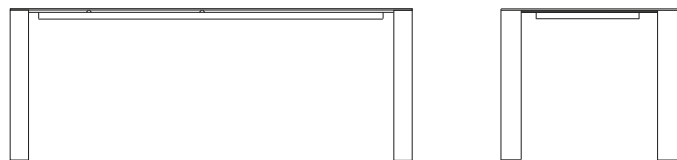

Walnut Grey ash Dark ash Choco ash

VENTO [Dining table]
design: Oliver B.
[page 30]

STANDARD SIZES:

Length: cm 180/200/220/240
Width: cm 90/100/110

Min depth: cm 90x75h

Made to measure: check on pricelist

Solid wood table

TISCHLEIN [Extendable dining table]
design: Oliver B.
[page 36]

STANDARD SIZES:

cm 150/200
cm 180/253
cm 220/293

cm 90x75h

Solid wood table with MDF lacquered extension

STRUCTURE: solid wood

Walnut Grey ash Dark ash Choco ash