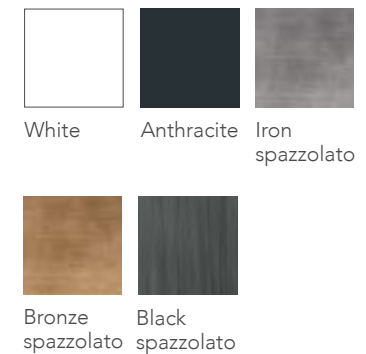

FEET: metal / STRUCTURE: MDF