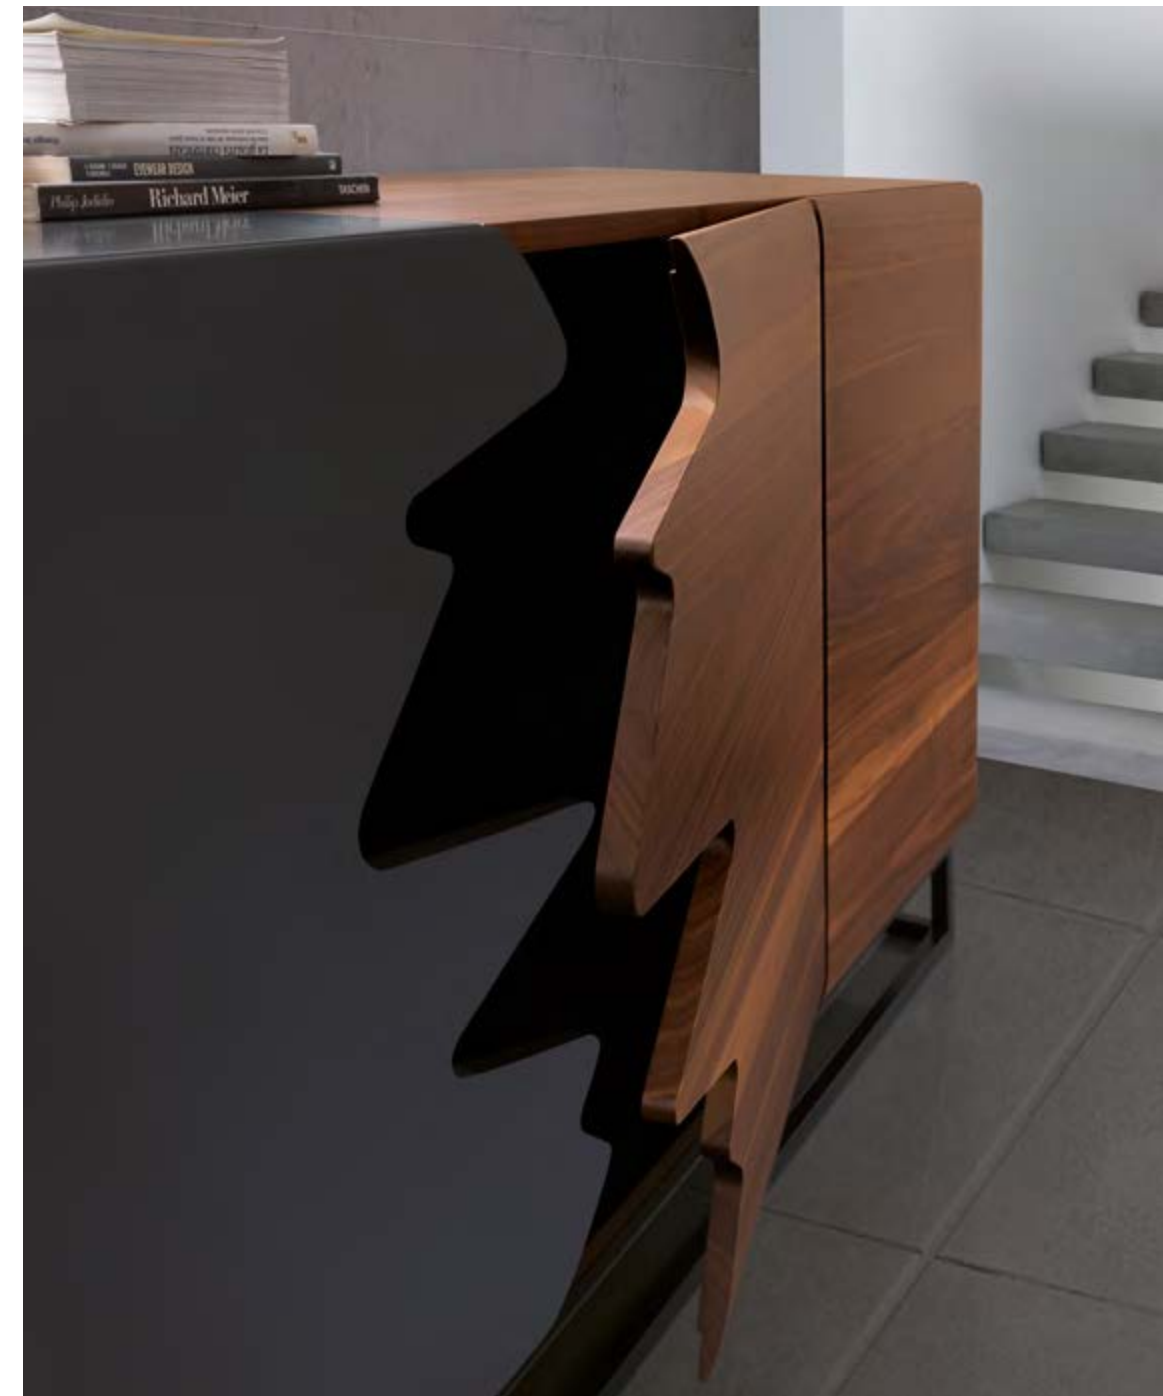

Extendable dining table: TISCHLEIN [Dark ash/White] - Chair: CAPRI [Dark ash/Fabric Easy111]

Console: MONTANA [Dark ash/Anthracite]

Be WALNUT

Dining table: ZETA [Walnut/Anthracite] - **Sideboard:** KALI [Walnut/Anthracite]
Chair: EVA [White+Anthracite/Walnut] - **Stool/Side table:** SCACCO [Walnut]