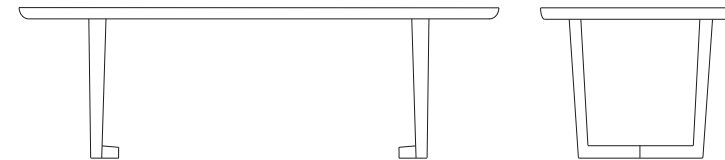

Emperador grey Emperador brown extra Roccia

Nero greco Bianco statuario Invisible white

MARMINA [Dining table]
design: Oliver B.
[page 78]

STANDARD SIZES:

cm 200

cm 90x75h

Table with marble top and solid wood base
TOP THICKNESS cm 2

TOP: marble

Carrara gioia Black graphite

LEGS: solid wood

Walnut Grey ash Dark ash Choco ash

TISCHLEIN [Dining table]
design: Oliver B.
[page 68]

Made to measure: check on pricelist

Solid wood table.

STRUCTURE: solid wood

Walnut Grey ash Dark ash Choco ash

VENTO [Dining table]
design: Oliver B.
[page 30]

STANDARD SIZES:

Length: cm 180/200/220/240
Width: cm 90/100/110

Min depth: cm 90x75h

Made to measure: check on pricelist

Solid wood table