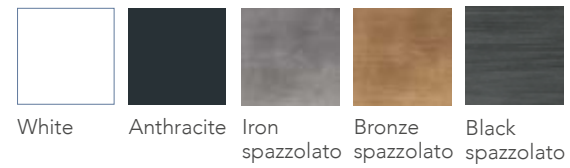

BASE: polyurethane

STANDARD SIZES:

Length: cm 180/200/220/240

Width: cm 100/110x75h

SHIFT [Dining table]
design: Fabio Di Bartolomei

Solid wood top and polyurethane base
MADE TO MEASURE:
Max length: cm 240 - Min length: cm 140

TOP: solid wood