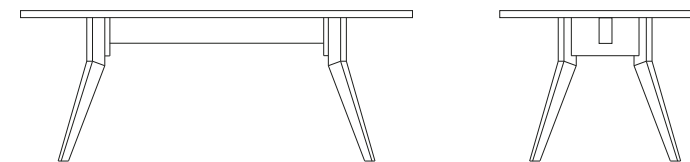

THIN [Dining table]
design: Oliver B.

STANDARD SIZES:

cm 180/200/220/240/300

cm 100x75h

Table with wooden legs and ceramic top
STRAIGHT EDGES
TOP THICKNESS cm 0,5

LEGS: wood

Walnut Grey ash Dark ash Choco ash

TOP: ceramic LAMINAM

Emperador grey Emperador brown extra Roccia

Nero greco Bianco statuario Invisible white

DELTA [Dining table]
design: Oliver B.
[page 84-85]

STANDARD SIZES:

Max length: cm 220x75h

Made to measure: check on pricelist