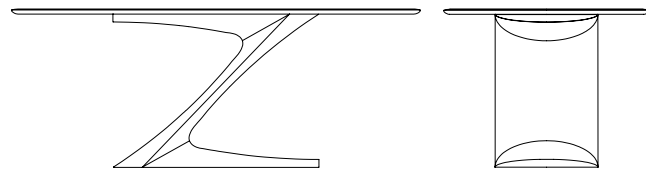

Solid wood top and polyurethane base
MADE TO MEASURE:
Max length: cm 240 - Min length: cm 180

TOP: solid wood

BASE: polyurethane

STANDARD SIZES:

Length: cm 180/200/220/240

Width: cm 100/110x75h

SHIFT [Dining table]
design: Fabio Di Bartolomei

BASE: polyurethane

STANDARD SIZES:

Length: cm 180/200/220/240

Width: cm 100/110x75h

SHIFT [Dining table]
design: Fabio Di Bartolomei
[page 57]

Solid wood top and polyurethane base
TOP THICKNESS cm 3

TOP: solid wood

BASE: polyurethane

STANDARD SIZES:

Diameter: cm 115/135x75h

ZETA [Dining table]
design: Fabio Di Bartolomei
[page 42-46-76]

Solid wood top and polyurethane base
TOP THICKNESS cm 3

TOP: solid wood

BASE: polyurethane

STANDARD SIZES:

Max length: cm 250 - Min length: cm 180 Depth: cm 100/110x75h

ZETA [Dining table]
design: Fabio Di Bartolomei

STANDARD SIZES:

Min length: cm 200 - Max length: cm 220 Depth: cm 100/110x75h

Made to measure: check on pricelist