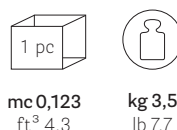

Happy Apple

330S - 331S

PEDRALI
THE ITALIAN ESSENCE

DESIGN

Alberto Basaglia - Natalia Rota Nodari

mc 0,123 kg 3,5
ft³ 4.3 lb 7.7

100% MADE IN ITALY

mc 0,48 kg 7,5
ft³ 16.9 lb 16.5