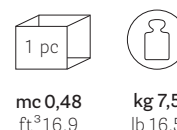

Happy Apple

330S - 331S

PEDRALI
THE ITALIAN ESSENCE

DESIGN

Alberto Basaglia - Natalia Rota Nodari

mc 0,123 kg 3,5
ft³ 4.3 lb 7.7

100% MADE IN ITALY

mc 0,48 kg 7,5
ft³ 16.9 lb 16.5