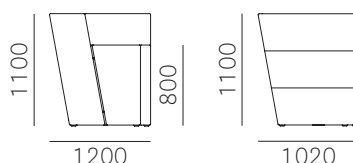

Oblique Soft OBA/A

PEDRALI
THE ITALIAN ESSENCE

DESIGN
Pedrali R&D

kg 62

mc 1,21

Oblique modular bar-counter, rotational-moulded polyethylene equipped with padded frontal panels, upper and work top in methacrylate, adjustable feet at the bottom