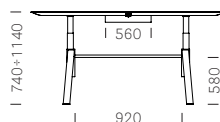

Arki-table adjustable

ARK200X100REGBT_CFC

PEDRALI
THE ITALIAN ESSENCE

DESIGN
Pedrali R&D

All dimensions are expressed in millimeters.
Tutte le dimensioni sono espresse in millimetri.

Height adjustable Arki-table with Bluetooth® control panel, steel tube legs and solid laminate top with cable management, supported by an extruded aluminium frame