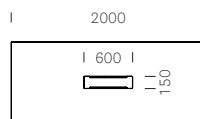

Arki-table adjustable

ARK200X100REGBT_CFC

PEDRALI
THE ITALIAN ESSENCE

DESIGN
Pedrali R&D

All dimensions are expressed in millimeters.
Tutte le dimensioni sono espresse in millimetri.

Height adjustable Arki-table with Bluetooth® control panel, steel tube legs and solid laminate top with cable management, supported by an extruded aluminium frame