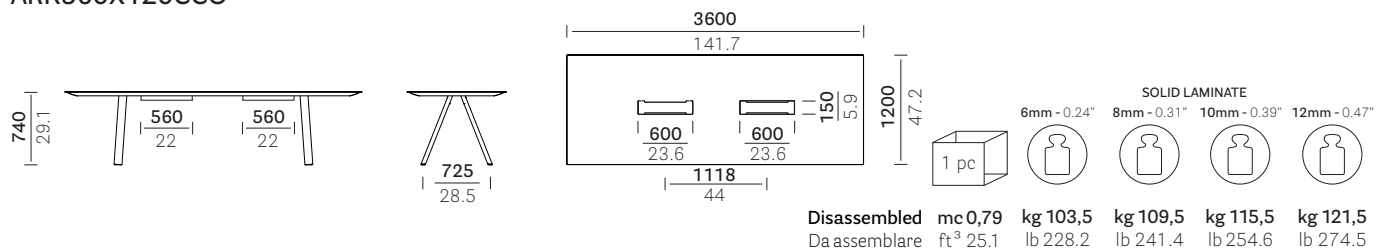

• ARK360X120CCO

MATERIALS

Materiali
Materialien
Matériaux
Materiales

• TOP - RIPIANO - TISCHPLATTE - PLATEAU - SOBRE

EN: Solid laminate top
IT: Ripiano in stratificato
DE: Kompakt-Tischplatte
FR: Plateau stratifiés
ES: Sobre compacto

TOP FINISH - FINITURA RIPIANO - AUSFÜHRUNG DER TISCHPLATTE - FINITION PLATEAU - ACABADO SOBRE

CFC_BI

TOP / RIPIANO / TISCHPLATTE / PLATEAU / SOBRE

6 mm thickness / Spessore 6 mm / Stärke 6 mm / Épaisseur 6 mm / Espesor 6 mm

Flat edge / Bordo piatto / Flache Kante / Chant plat / Canto rec

White core / Anima bianca / Weißer Kern / Coeur blanc / Alma blanco

COM_NE

TOP / RIPIANO / TISCHPLATTE / PLATEAU / SOBRE

8 mm thickness / Spessore 8 mm / Stärke 8 mm / Épaisseur 8 mm / Espesor 8 mm

Flat edge / Bordo piatto / Flache Kante / Chant plat / Canto rec

Black core / Anima nera / Schwarzer kern / Coeur noir / Alma negra

FMP_NE*

*Anti-fingerprint finish

Finitura anti-impronta

TOP / RIPIANO / TISCHPLATTE / PLATEAU / SOBRE

12 mm thickness / Spessore 12 mm / Stärke 12 mm / Épaisseur 12 mm / Espesor 12 mm

Flat edge / Bordo piatto / Flache Kante / Chant plat / Canto rect

Plywood core / Anima in multistrati / Sperrholzkern / Coeur en multiplis / Alma en contrachapada

Reproduction of this document is strictly prohibited without prior written authorisation from Pedrali SpA. Sizes, weights and finishes may change without previous notice.
È vietata la riproduzione del seguente documento senza previa autorizzazione scritta da parte di Pedrali SpA. Dimensioni, pesi e finiture possono variare senza alcun preavviso.

ST_ARKI-TABLE_CC_CCO_2020.1