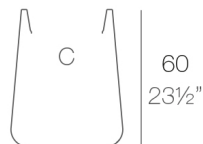

Peso

4.4 Kg

Ø49 - Ø19 1/4"

ULM redonda alta Ø49 cm
ULM round high Ø19 1/4"

C = Ø35 x 60 cm
C = Ø13 3/4" x 23 1/2"

Acabados

SIMPLE

Ref. 42214