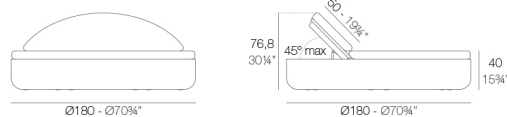

Rotation Giro	Thick cushion Grosor acolchado
Daybed reclining backrest	360°	4"
Daybed reclining	360°	10

Acabados

BASIC

Ref. 54181

Resina de polietileno acabado mate.

LACADO

Ref. 54181F

Resina de polietileno con un acabado lacado brillo.

LUZ

Ref. 54181W

Con iluminación interior de color blanco mediante tecnología LED. Solo disponible en acabado hielo mate.

LED RGBW DMX

Ref. 54181D

Con iluminación interior mediante tecnología LED RGBW y mando a distancia para cambiar de color. Controlado también por DMX-1024 (wireless). Solo disponible en acabado hielo mate.

LED RGBW BATERIA

Ref. 54181Y

Con iluminación interior mediante tecnología LED RGBW, alimentado por una batería. Se incluye mando a distancia para cambiar de color y cargador. Solo disponible en acabado hielo mate.

LED RGBW DMX BATERIA

Ref. 54181DY