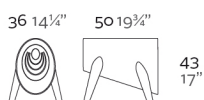

BUM BUM Toro Audio
BUM BUM Toro Speaker

FINISHES ACABADOS

COLOURS COLORES

LACQUERED / LACADO

LIGHT / LUZ, LED RGB,
LED RGB DMX, LED BATTERY BATERÍA