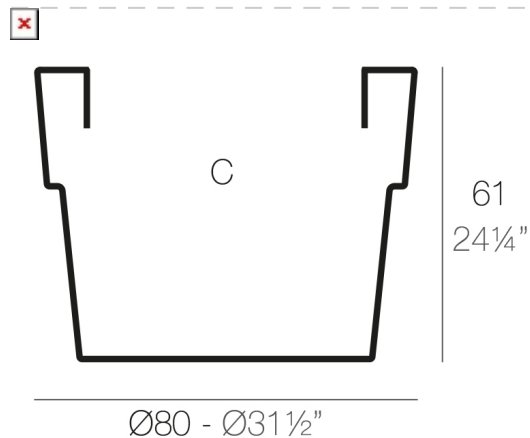

# VASO Ø80x61

By MACETEROS

View online: <https://www.vondom.com/es/productos/40280>

### Peso

8.5 Kg

VASO Ø80 cm C = Ø68 x 61 cm  
 VASO Ø31 1/2" C = Ø26 3/4" x 24"