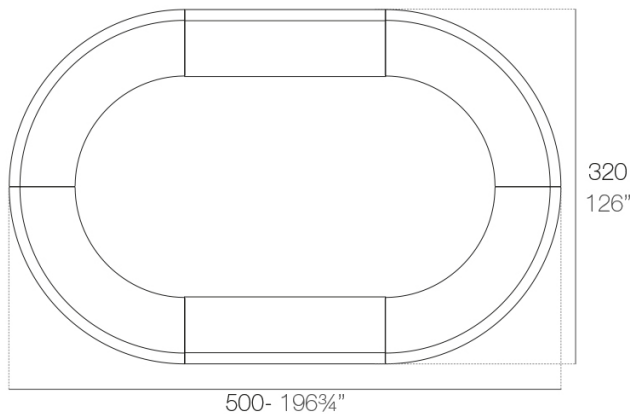

2 x 56001 180 Barra - 180 Counter
4 x 56002 Barra curva - Curved counter