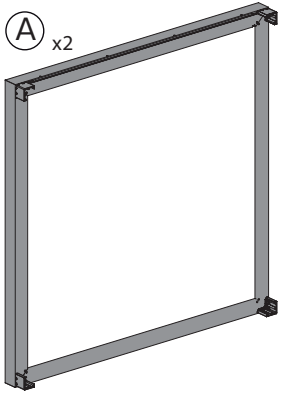

- AVOID CUTTING TOOLS.

- MANDLING MUST BE DONE OVER A SOFT SURFACE (BLANKET OR CARDBOARD) IN ORDER TO AVOID DENTS OR SCRATCHES.

- AT LEAST THREE PEOPLE ARE REQUIRED TO ASSEMBLE THE STRUCTURE PROPERLY.

VELA Pérgola. Canopy

54183

204 x 204 x 204 cm

000" x 00³/₄" x 00¹/₂"

(A) x2

(B) x2

(B₂) x2

(C) x1

(D) x1