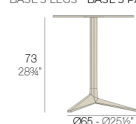

Peso

3.37 Kg

BASE 3 LEGS - BASE 3 PATAS