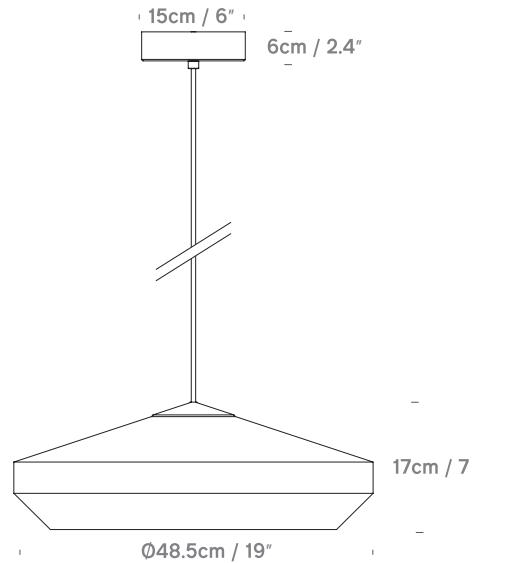

Hoxton 17
UK/EU PH049117-XX
USA PH049317-XX

Hoxton 50
UK/EU PH069117-XX
USA PH049350-XX

innermost
HOXTON PH0X9117-XX

 This luminaire is compatible with bulbs of the energy classes:

A⁺⁺
A⁺
A
B
C
D
E

874/2012 

Product Category Pendant
Material Aluminium + Steel
Cable White - 4m White Braided
All other colors - 4m Black Braided
Ceiling Rose Cylinder
Colour to match product

Lightsource
UK/EU E27 Max 100W
USA E26, Max 100W (not included)