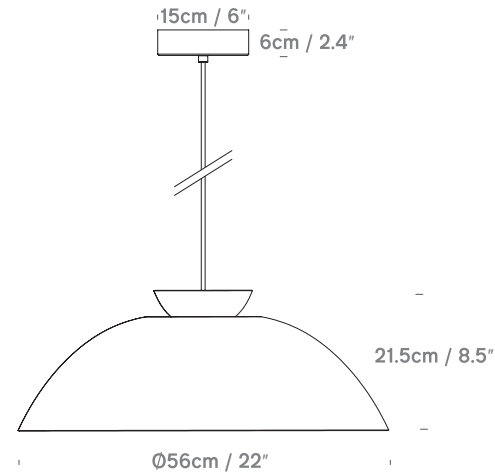

**Chelsea 18**  
UK/EU PC109118-XX  
USA PC109318-XX

**Chelsea 40**  
UK/EU PC109140-XX  
USA PC109340-XX

**Chelsea 56**  
UK/EU PC109156-XX  
USA PC109356-XX

**innermost**  
CHELSEA PC1091XX-XX

 This luminaire is compatible with bulbs of the energy classes:

A<sup>++</sup>  
A<sup>+</sup>  
A  
B  
C  
D  
E

874/2012 

**Product Category** Pendant  
**Material** Aluminium + Steel  
**Cable** Black - 4m Black Braided  
All other colors - 4m White Braided  
**Ceiling Rose** Cylinder  
Colour to match product