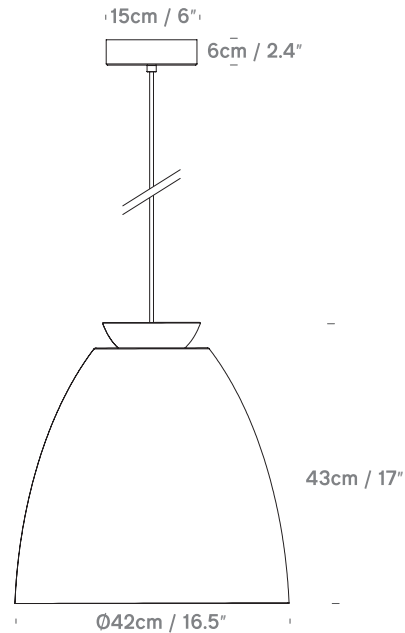

**Chelsea 18**  
UK/EU PC109118-XX  
USA PC109318-XX

**Chelsea 40**  
UK/EU PC109140-XX  
USA PC109340-XX

**Chelsea 56**  
UK/EU PC109156-XX  
USA PC109356-XX

**innermost**  
CHELSEA PC1091XX-XX

 This luminaire is compatible with bulbs of the energy classes:

A<sup>++</sup>  
A<sup>+</sup>  
A  
B  
C  
D  
E

874/2012 

**Product Category** Pendant  
**Material** Aluminium + Steel  
**Cable** Black - 4m Black Braided  
All other colors - 4m White Braided  
**Ceiling Rose** Cylinder  
Colour to match product