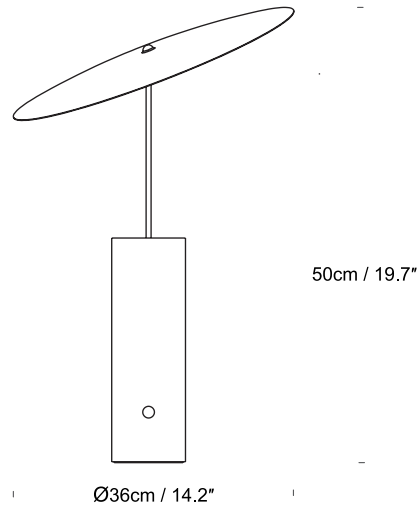

Parasol *by Jonas Forsman*

innermost®

Product Category Table Lamp
Material Steel

*supplied with lightsource

01-White/ 02-Black/ 08-Red

SPECIFICATION	Lightsource	Cable
Parasol 40 UK/EU LP0591XX USA LP0593XX	Integrated LED Source, Sharp chip, chip life 30,000 hours 3x5W, 1200lm, 2700K, CRI (Ra)>82 Beam Angle 120° Dimmable	1.5m/ 59.1" to plug White Braided Cable