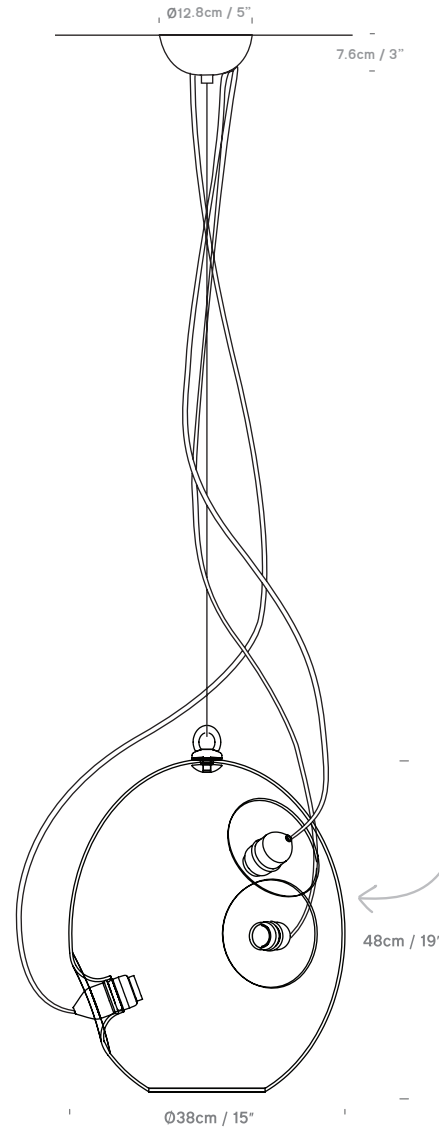

Membrane

by Jette Scheib

innermost®

Membrane
UK/EU PM09913005
USA PM09933005

innermost
MEMBRANE PM09913005

This luminaire is compatible with bulbs of the energy classes:

- A⁺⁺
- A⁺
- A
- B
- C
- D
- E

874/2012

Product Category	Pendant
Material	Glass and aluminium
Cable	4m. Black PVC cable
Ceiling Rose	Gunmetal hemisphere

Lightsource	UK/EU 3x E27 Max 100W each, USA 3x E26 Max 100W each (not included)
Recommended Bulb	Filament or pearl LED globe dimmable bulbs 300 - 500 lumen output and colour temperature 2700K

Color	Smoke glass with gunmetal fittings