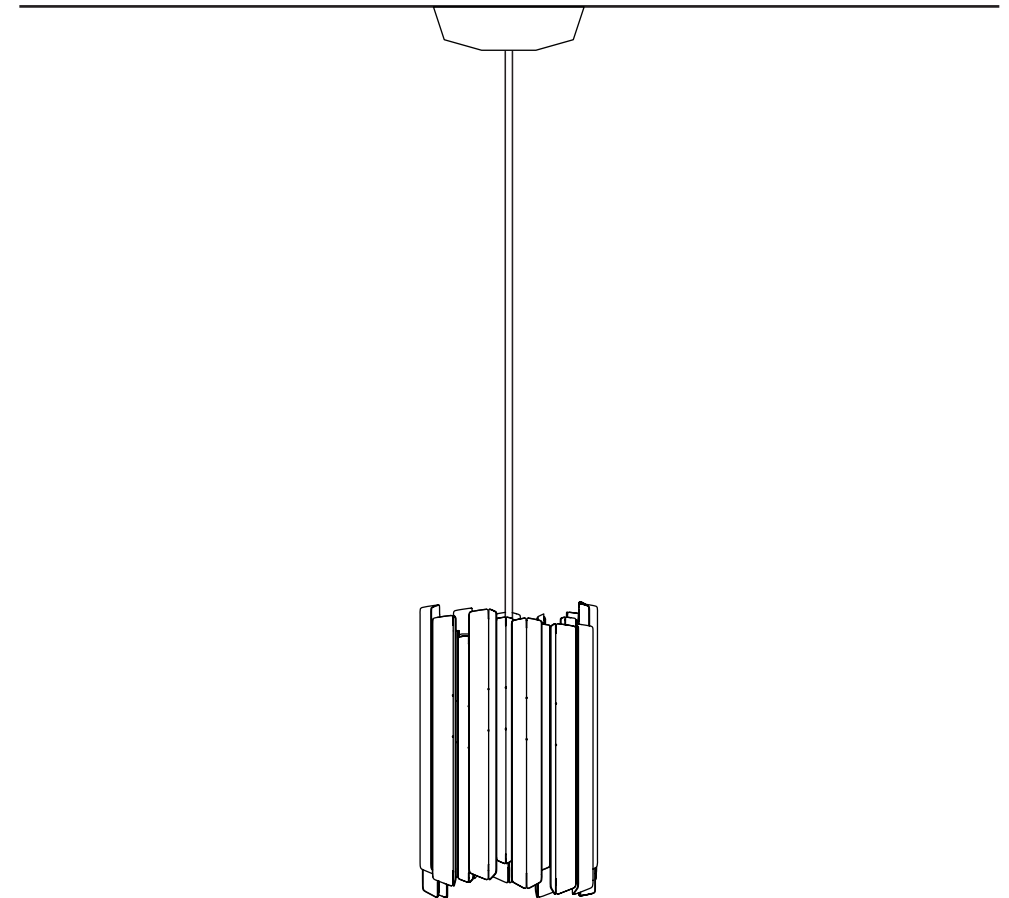

Facet 18

by Tom Kirk

Innermost WEEE
registration number:
WEE/FH1713VS

SAFETY WARNINGS

Installation should only be undertaken by a qualified electrician.

TECHNICAL INFORMATION:

Facet 18 - G9 Max 25W (UK/EU)

Recommended bulb: G9 LED bulbs up to 350 Lumens output, dimmable

innermost

FACET 18

PF039110XX

This luminaire is compatible with bulbs of the energy classes:

A⁺⁺

A⁺

A

B

Facet 18 UK/EU

Polished Stainless Steel - PF03911003
Brass - PF03911030

innermost[®]

Facet 18

by Tom Kirk

innermost®