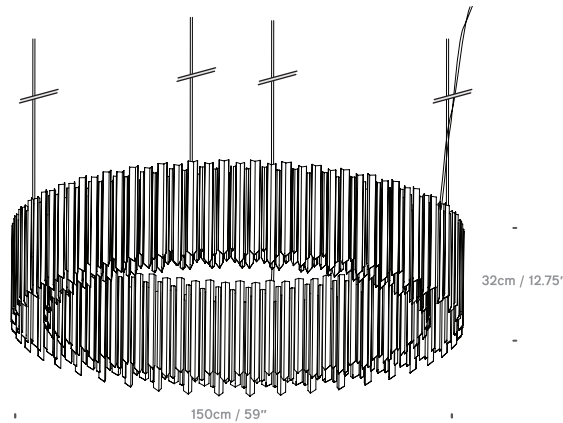

## Facet 100

UK/EU PF039160XX  
USA PF039360XX

Lightsource  
UK/EU 24x G9 Max 25W,  
USA 24x G9 Max 25W  
(not included)

## Facet 150

UK/EU PF039180XX  
USA PF039380XX

Lightsource  
UK/EU 30x G9 Max 25W,  
USA 30x G9 Max 25W  
(not included)