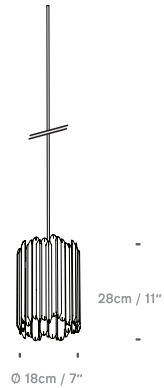

## Facet 18

UK/EU PF039110XX  
USA PF039310XX

Lightsource  
UK/EU G9 Max 25W,  
USA G9 Max 25W  
(not included)

## Facet 60

UK/EU PF039140XX  
USA PF039340XX

Lightsource  
UK/EU 12x G9 Max 25W,  
USA 12x G9 Max 25W  
(not included)

## Facet 150

UK/EU PF039180XX  
USA PF039380XX

Lightsource  
UK/EU 30x G9 Max 25W,  
USA 30x G9 Max 25W  
(not included)

### Cable

4m. clear PVC cable