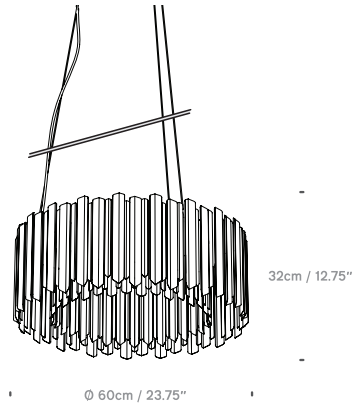

## Facet 18

UK/EU PF039110XX  
USA PF039310XX

Lightsource  
UK/EU G9 Max 25W,  
USA G9 Max 25W  
(not included)

## Facet 60

UK/EU PF039140XX  
USA PF039340XX

Lightsource  
UK/EU 12x G9 Max 25W,  
USA 12x G9 Max 25W  
(not included)

## Facet 100

UK/EU PF039160XX  
USA PF039360XX

Lightsource  
UK/EU 24x G9 Max 25W,  
USA 24x G9 Max 25W  
(not included)