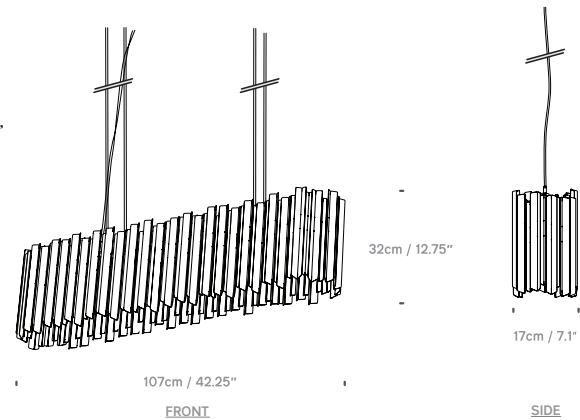

Facet Lozenge

UK/EU PF039161XX
USA PF039361XX

Lightsource
UK/EU 6x G9 Max 25W,
USA 6x G9 Max 25W
(not included)