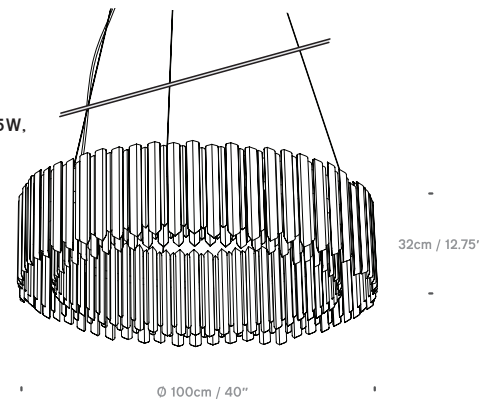

## Facet 60

UK/EU PF039140XX  
USA PF039340XX

Lightsource  
UK/EU 12x G9 Max 25W,  
USA 12x G9 Max 25W  
(not included)

## Facet 100

UK/EU PF039160XX  
USA PF039360XX

Lightsource  
UK/EU 24x G9 Max 25W,  
USA 24x G9 Max 25W  
(not included)