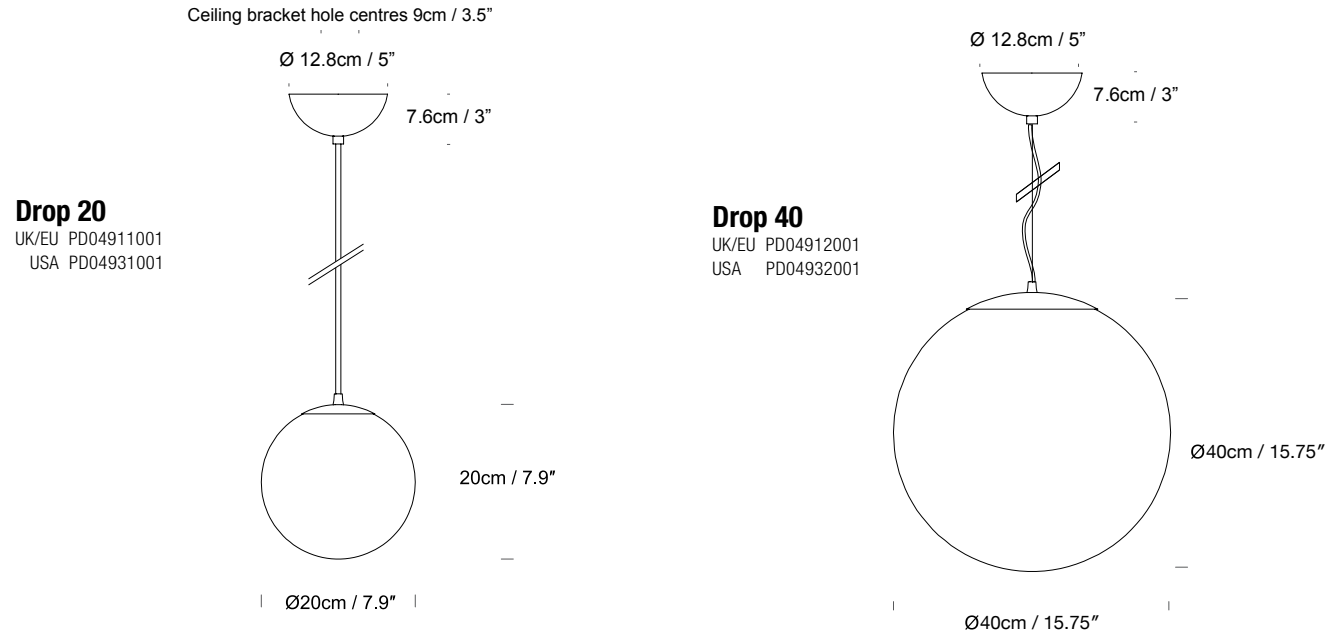

Product Category
Material

Pendant
Glass, Power coated steel

SPECIFICATION	Lightsource	Cable	Ceiling Rose
Drop 20 UK/EU PD04911001 USA PD04931001	UK/EU E27, Max 60W USA E26, Max 60W Recommended bulb: LED Globe Bulbs 400 - 1000 Lumen output and from 2700K (for warmer with more colour) up to 6000K (daylight)	4m/ 157.5" White Cable	White
Drop 40 UK/EU PD04912001 USA PD04932001	UK/EU E27, Max 100W USA E26, Max 100W Recommended bulb: LED Globe Bulbs 400 - 1000 Lumen output and from 2700K (for warmer with more colour) up to 6000K (daylight)	4m/ 157.5" White Cable	White