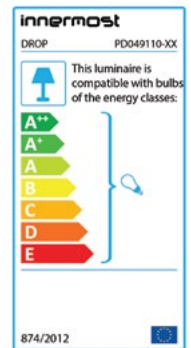

Product Category
Material

Pendant
Glass, Power coated steel

SPECIFICATION	Lightsource	Cable	Ceiling Rose
Drop 20 UK/EU PD04911001 USA PD04931001	UK/EU E27, Max 60W USA E26, Max 60W Recommended bulb: LED Globe Bulbs 400 - 1000 Lumen output and from 2700K (for warmer with more colour) up to 6000K (daylight)	4m/ 157.5" White Cable	White
Drop 40 UK/EU PD04912001 USA PD04932001	UK/EU E27, Max 100W USA E26, Max 100W Recommended bulb: LED Globe Bulbs 400 - 1000 Lumen output and from 2700K (for warmer with more colour) up to 6000K (daylight)	4m/ 157.5" White Cable	White