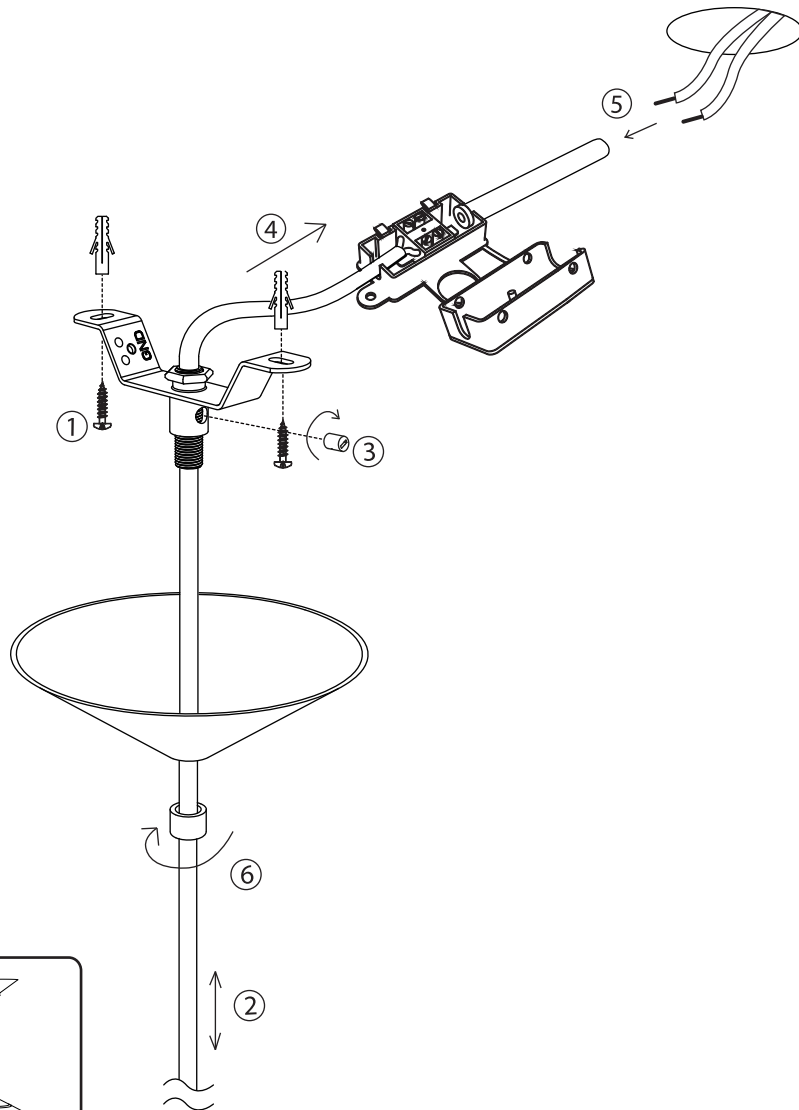

Please use gloves supplied during installation.

Use a non-abrasive cloth to keep your Circus clean.

innermost

CIRCUS

PC0491X0-XX

This luminaire is compatible with bulbs of the energy classes:

A++

A+

innermost[®]

Circus 15/36

Circus 15 EU/UK - PC049120XX
Circus 36 EU/UK - PC049140XX

Circus 56

Circus 56 EU/UK - PC049160XX