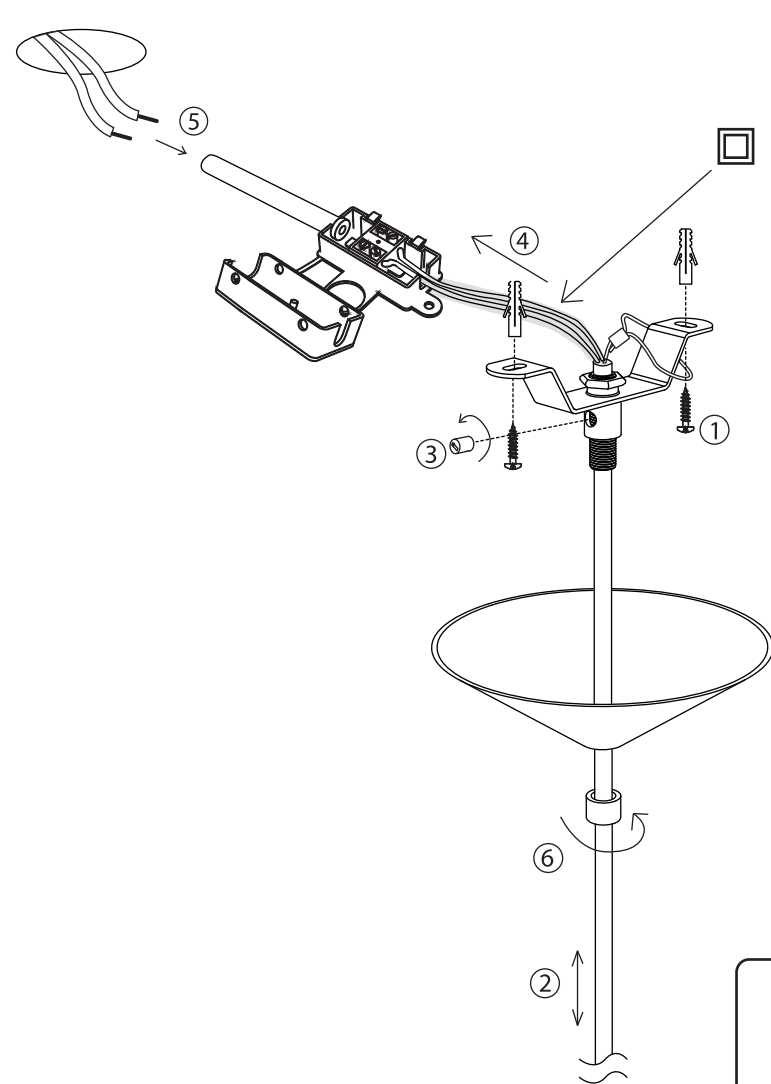

Please use gloves supplied during installation.

Use a non-abrasive cloth to keep your Circus clean.

innermost

CIRCUS

PC0491X0-XX

This luminaire is compatible with bulbs of the energy classes:

A++

A+

A

B

C

D

E

874/2012

For further information, please
contact: info@innermost.net

www.innermost.net
OXO Tower Wharf Bargehouse Street London

innermost[®]

Circus 15/36

Circus 15 EU/UK - PC049120XX
Circus 36 EU/UK - PC049140XX

Circus 56

Circus 56 EU/UK - PC049160XX