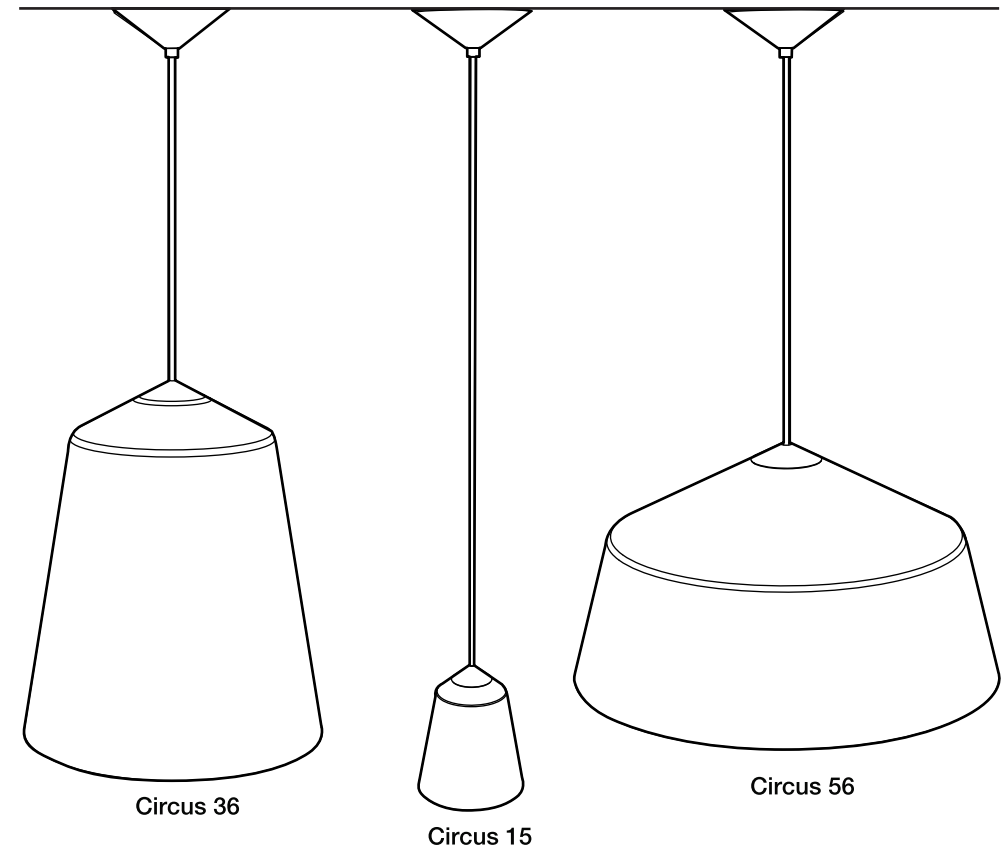

Circus

by Corinna Warm

Circus 36

Circus 15

Circus 56

INSTALLATION GUIDE FOR :

Circus EU/UK

- Circus 15 White - PC04912001
- Circus 15 Black - PC04912002
- Circus 15 Grey - PC04912004
- Circus 36 White - PC04914001
- Circus 36 Black - PC04914002
- Circus 36 Grey - PC04914004
- Circus 56 White - PC04916001
- Circus 56 Black - PC04916002
- Circus 56 Grey - PC04916004

Innermost WEEE
registration number:
WEE/FH1713VS

SAFETY WARNINGS

Installation should only be undertaken by a qualified electrician.

TECHNICAL INFORMATION

Circus 15 - E27 MAX 60W (EU/UK)

Circus 36/56 - E27 MAX 100W (EU/UK)