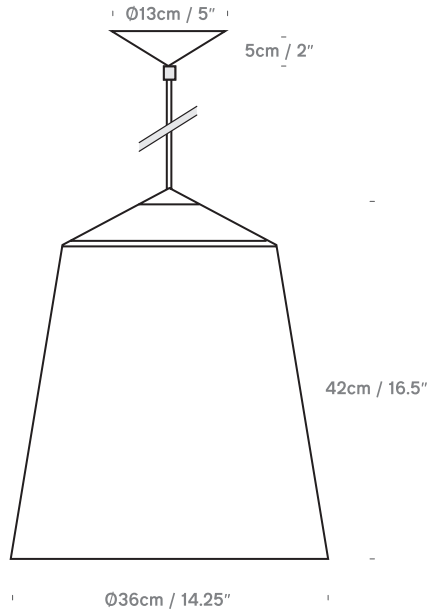

Circus 15

UK/EU PC049120-XX
USA PC049320-XX

Lightsource
UK/EU E27 Max 60W,
USA E26 Max 60W (not included)

Circus 36

UK/EU PC049140-XX
USA PC049340-XX

Lightsource
UK/EU E27 Max 100W,
(not included)

Circus 56