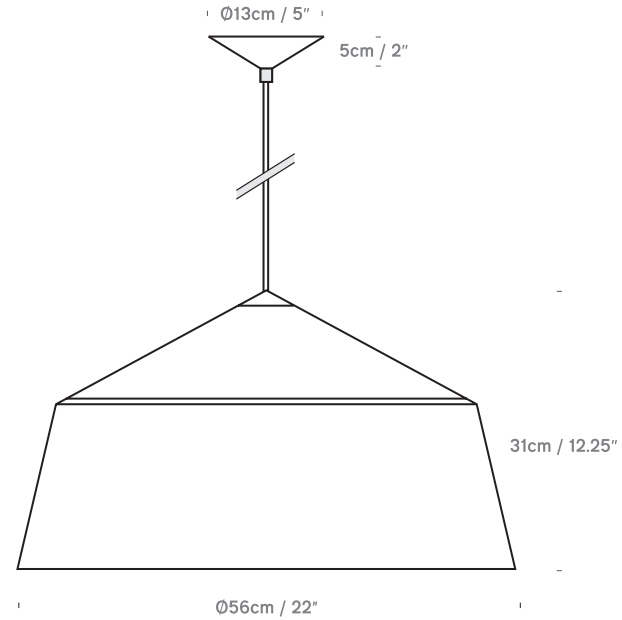

Circus 15

UK/EU PC049120-XX
USA PC049320-XX

Lightsource
UK/EU E27 Max 60W,
USA E26 Max 60W (not included)

Circus 36

UK/EU PC049140-XX
USA PC049340-XX

Lightsource
UK/EU E27 Max 100W,
(not included)

Circus 56

UK/EU PC049160-XX
USA PC049360-XX

Lightsource
UK/EU E27 Max 100W,
USA E26 Max 100W (not included)

innermost

CIRCUS PC0491X0-XX

This luminaire is compatible with bulbs of the energy classes:

874/2012

Product Category