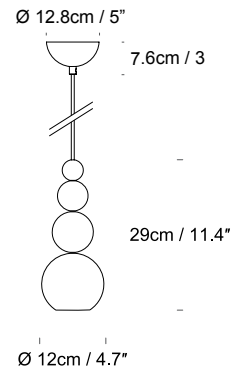

BUBBLE *by Steve Jones*

Product Category Pendant
Material Steel

01- White/ 02- Black/ 03- Chrome/ 07- Copper/ 62- Black&Copper

Ceiling bracket hole centres 9cm / 3.5"

Bubble
 UK/EU PB059105XX
 USA PB059305XX

SPECIFICATION

Bubble
 UK/EU PB059105XX
 USA PB059305XX

Lightsource

GU10
 UK/EU, Max 25W USA, Max 5W
 Recommended bulb:
 Any GU10 LED bulb with Ø5cm / 2" and height ≤6.2cm / 2.4"
 is suitable for this fitting

Cable

4m / 157.5"
 Bubble in white colour has white braided cable,
 the other colours come with black braided cable

Ceiling Rose

Colour matches pendant colour