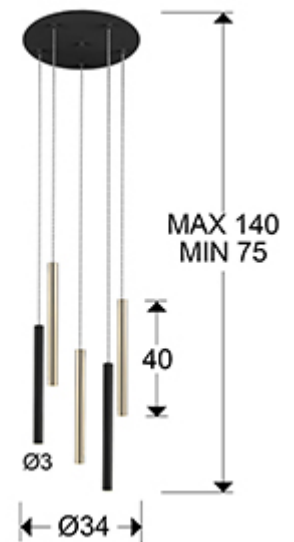

## Varas 373142D

Round lamp of 5 LED lights. Made of metal, bright gold and matt black finish. Opal acrylic diffuser. 25W LED, 2250 lm, 3000K. DIMMABLE

### DIMENSIONES

Dimensiones: Ø 34,0 ↑ 110,0 cm  
Altura instalada: 75,0/ máx. 140,0 cm  
Peso: 4,0 Kg

### DIMENSIONES CON EMBALAJE

Peso: 4,9 Kg  
Volumen: 0,0300m<sup>3</sup>  
Dimensiones: ↔ 46,0 ↓ 40,5 ↗ 16,0 cm