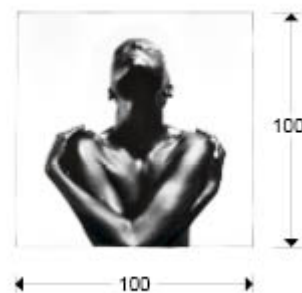

## Ébano

978245

Producto recomendado

Printed photography, set on tempered glass. Hanging ironwork included.

### DIMENSIONES

Dimensiones: ↔ 100,0 ↓ 100,0 ↗ 1,0 cm  
Peso: 10,0 Kg

### DIMENSIONES CON EMBALAJE

Peso: 12,5 Kg  
Volumen: 0,0590m<sup>3</sup>  
Dimensiones: ↔ 109,0 ↓ 109,0 ↗ 5,0 cm