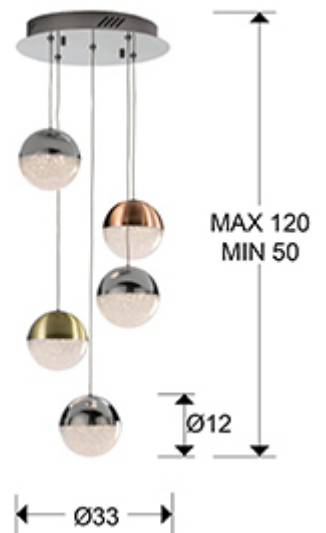

## Sphere

793534D

LED lamp of 5 lights. Made of metal, chrome finish. Polycarbonate spherical shades of Ø12 cm. with texture inside and metal finished in satin copper, satin brass and chrome. Adjustable length. 24W LED. 3000 K. 1,440 lm. DIMMABLE. Remote control inclu

### INFORMACIÓN GENERAL

Catálogo: i33 Iluminación  
Página: 9  
Colección: Sphere

### DIMENSIONES

Dimensiones: Ø 33,0 ↑ 120,0 cm  
Peso: 3,0 Kg

## INFORMACIÓN ADICIONAL

Material: Metal, polycarbonate  
Acabado: Chrome, brass, copper, clear

**793534D**

 Esta luminaria lleva lámparas LED incorporadas.  
This luminaire contains built-in LED lamps.

Las lámparas de esta luminaria no son recambiables.  
The lamps cannot be changed in the luminaire.