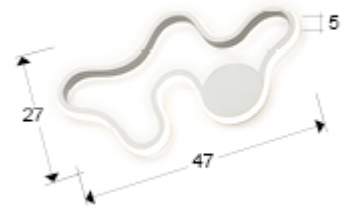

**Marea**

723955

Producto recomendado

LED wall or ceiling lamp, made of metal and aluminium, sand white finish. Opal silicone diffuser. 14W LED. 800 lm. 3.000 K.

## DIMENSIONES

Dimensiones: ↔ 47,0 ↓ 27,0 ↗ 5,0 cm  
Peso: 0,9 Kg

## DIMENSIONES CON EMBALAJE

Peso: 1,5 Kg  
Volumen: 0,0260m<sup>3</sup>  
Dimensiones: ↔ 57,0 ↓ 38,0 ↗ 12,0 cm